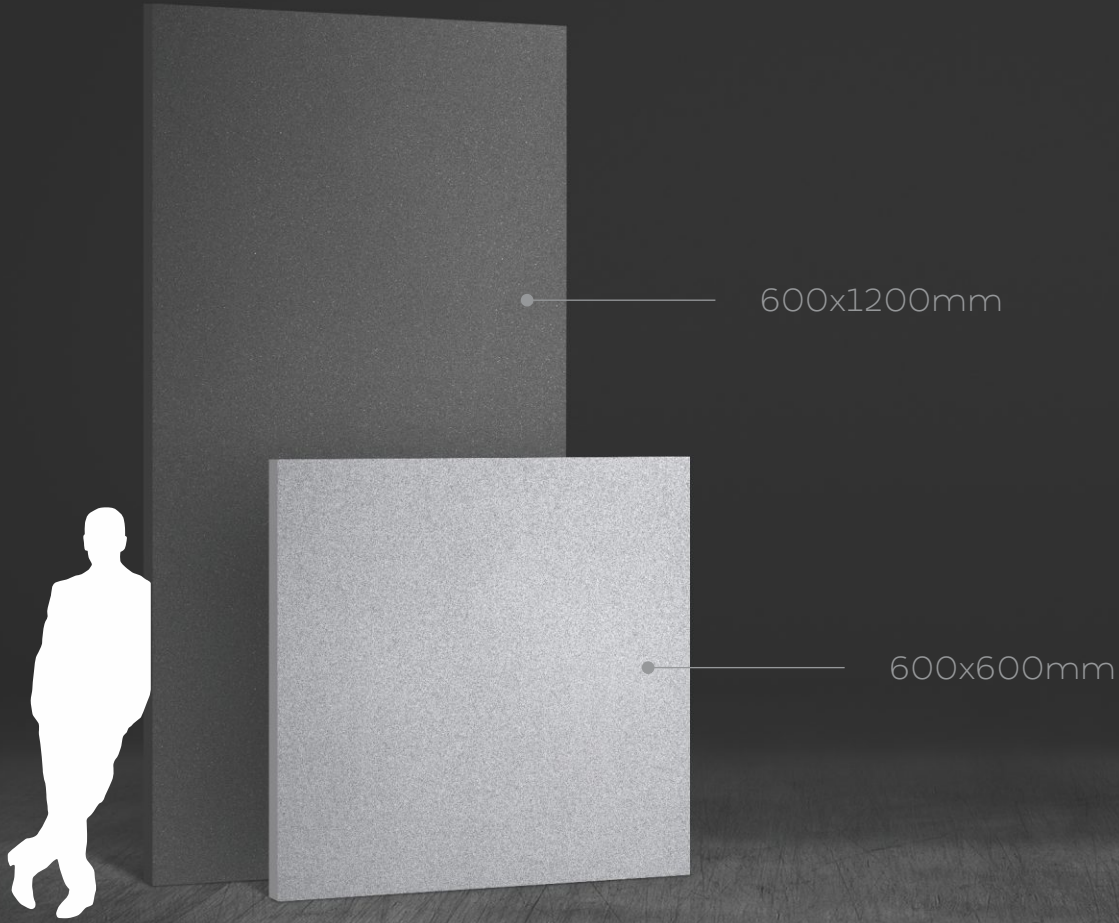

MEET NATURE IN ITS
DIFFERENT **EXPRESSIONS**

FULL
BODY
TILES

600x1200mm
600x600mm
300x1200mm

○ — dense series

○ — mosaic series

○ — glimpse series

○ — float series

○ — slate series

**FULL
BODY**
TILES

DENSE SERIES

FULL
BODY
TILES

Adventurous
nature

600x1200mm
600x600mm
300x1200mm

Sizes	Thickness
600x1200mm	9mm
600x600mm	9mm
	16mm
300x1200mm	11mm

Polish	Satin	Rustic
	●	
●	●	●
	●	●
	●	

DENSE GREY

Application

- Wall 
- Floor 
- Furniture Tops 
- Facade 
- Terrace 

DENSE GREY

Sizes	Thickness
600x1200mm	9mm
600x600mm	9mm
	16mm
300x1200mm	11mm

Polish	Satin	Rustic
	●	
●	●	●
	●	●
	●	

Application

DENSE NEGRO

Application

SLATE CREMA

SLATE CREMA

Sizes - Thickness
600x1200mm 9mm

Polish - Satin - Rustic
●

Application

SLATE OLIVE

SLATE OLIVE