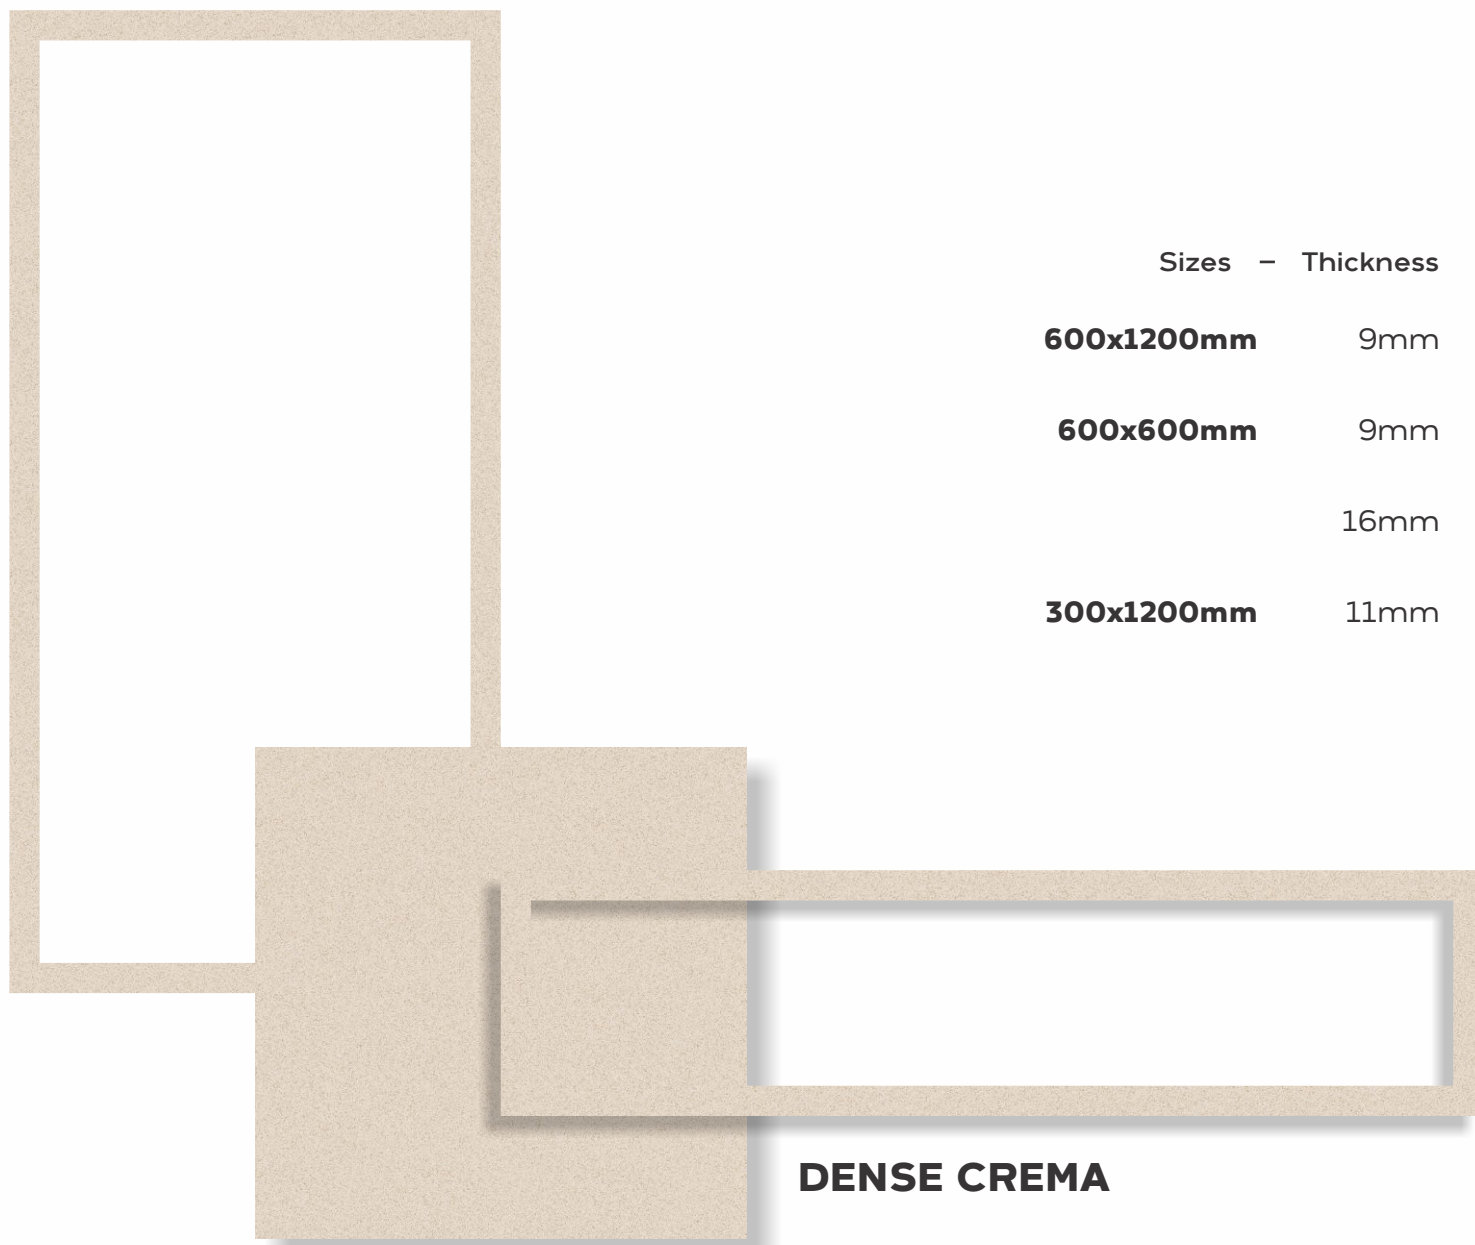

Sizes	Thickness
600x1200mm	9mm
600x600mm	9mm
	16mm
300x1200mm	11mm

Polish	Satin	Rustic
	●	
●	●	●
	●	●
	●	

Application