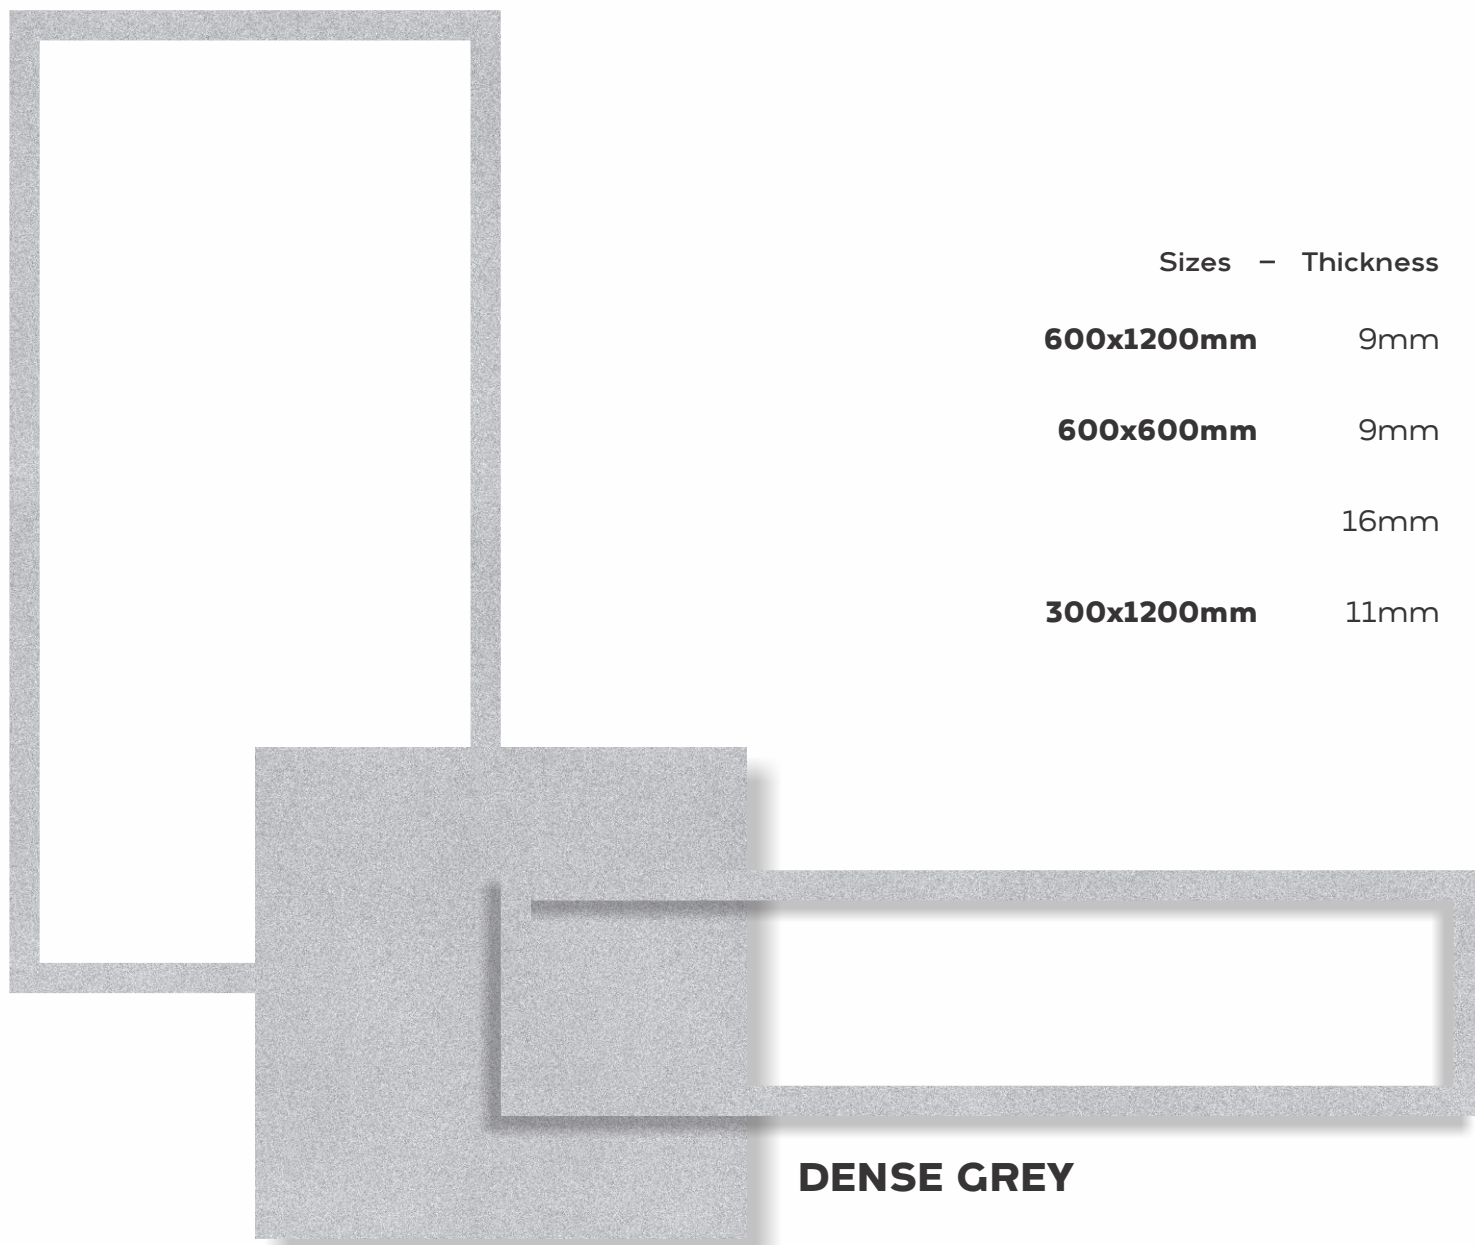

**FULL
BODY**
TILES

DENSE SERIES

FULL
BODY
TILES

Adventurous
nature

600x1200mm
600x600mm
300x1200mm

Sizes	Thickness
600x1200mm	9mm
600x600mm	9mm
	16mm
300x1200mm	11mm

Polish	Satin	Rustic
	●	
●	●	●
	●	●
	●	

DENSE GREY

FLOAT SERIES

**FULL
BODY**
TILES

Tranquil
creation

600x1200mm
600x600mm

Sizes	Thickness
600x1200mm	9mm
600x600mm	9mm

Polish	Satin	Rustic
	●	
	●	

Application

FLOAT CREMA

SLATE GREY

Sizes - Thickness
600x1200mm 9mm

Polish - Satin - Rustic
●

Application

SLATE NERO

SLATE NERO

Sizes - Thickness
600x1200mm 9mm

Polish - Satin - Rustic

Application

SLATE CREMA

SLATE CREMA

Sizes - Thickness
600x1200mm 9mm

Polish - Satin - Rustic
●

Application

SLATE OLIVE

SLATE OLIVE