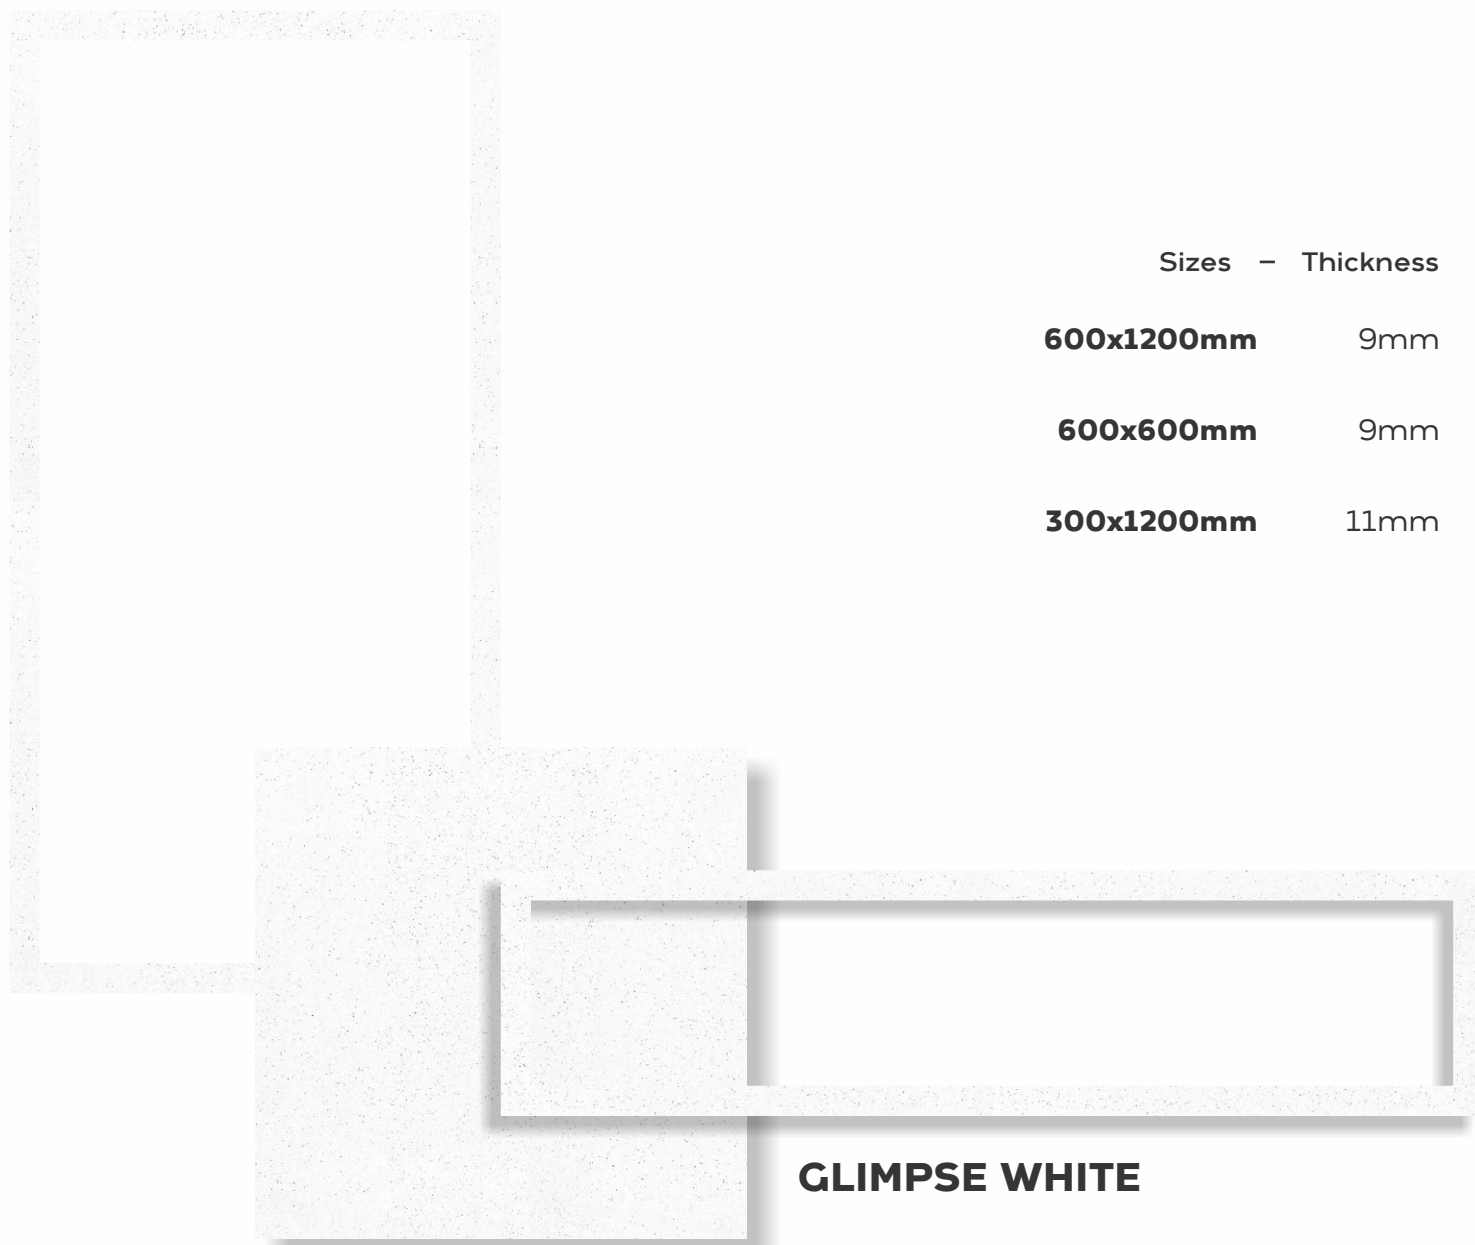

Sizes	Thickness	Polish	Satin	Rustic
600x1200mm	9mm	●	●	
600x600mm	9mm	●	●	●
300x1200mm	11mm		●	

Application

- Wall
- Floor
- Furniture Tops
- Facade
- Terrace

GLIMPSE WHITE