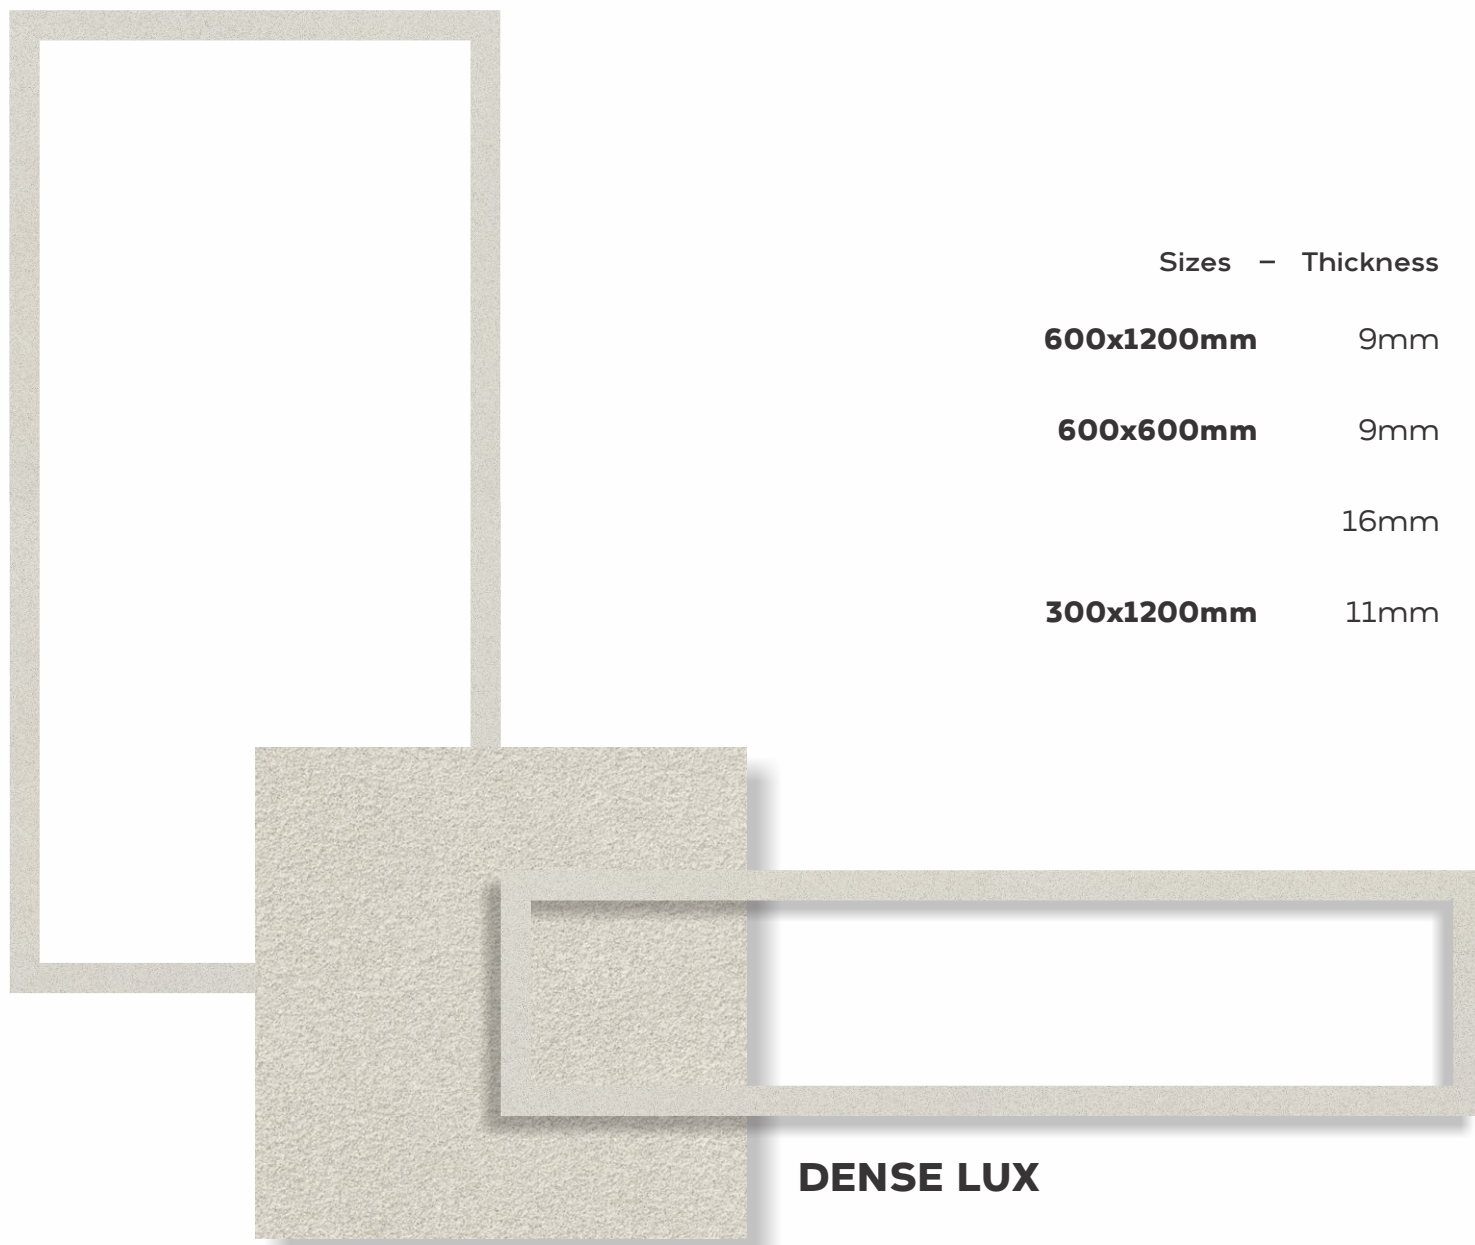

DENSE SAHARA

DENSE SAHARA

Sizes - Thickness
600x600mm 9mm

Polish - Satin - Rustic
● ● ●

DENSE COPPER

Application

DENSE COPPER

Sizes	Thickness
600x1200mm	9mm
600x600mm	9mm
	16mm
300x1200mm	11mm

FLOAT SERIES

**FULL
BODY**
TILES

Tranquil
creation

600x1200mm
600x600mm

Sizes	Thickness
600x1200mm	9mm
600x600mm	9mm

Polish	Satin	Rustic
	●	
	●	

Application

FLOAT CREMA

SLATE GREY

Sizes - Thickness
600x1200mm 9mm

Polish - Satin - Rustic
●

Application

SLATE NERO

SLATE NERO

Sizes - Thickness
600x1200mm 9mm

Polish - Satin - Rustic

Application

SLATE CREMA

SLATE CREMA

Sizes - Thickness
600x1200mm 9mm

Polish - Satin - Rustic
●

Application

SLATE OLIVE

SLATE OLIVE