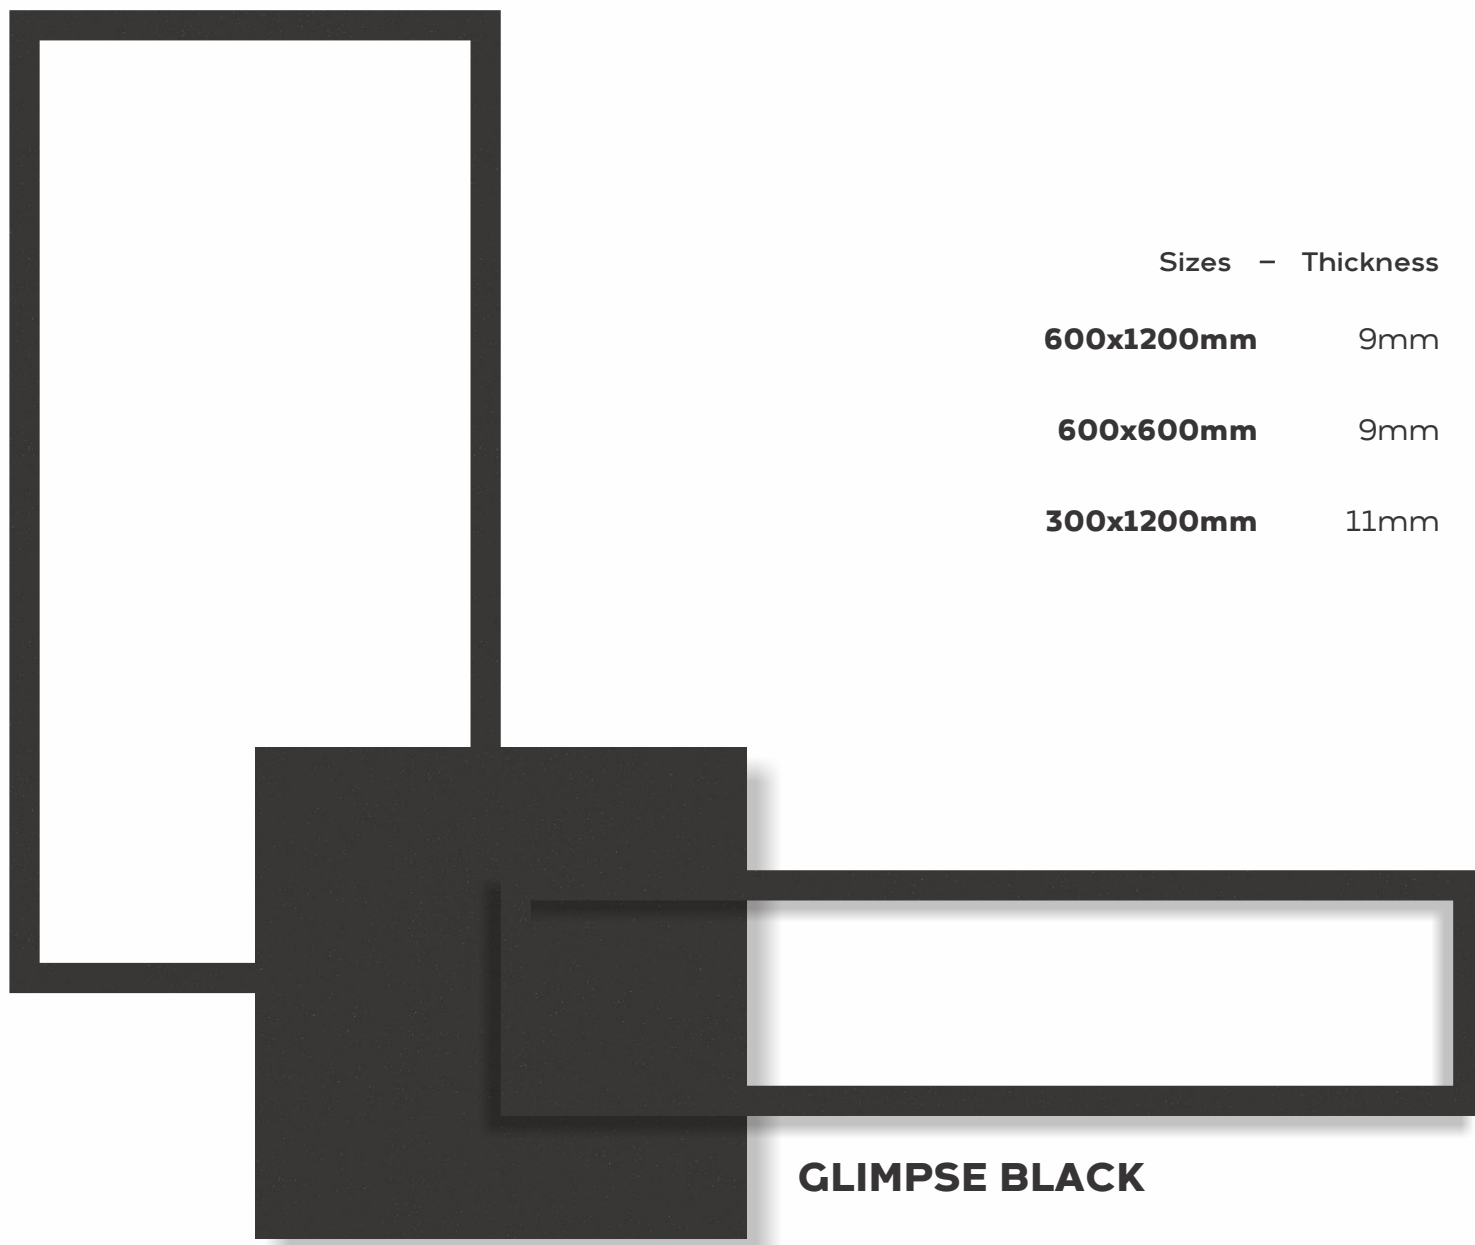

Sizes	Thickness
600x1200mm	9mm
600x600mm	9mm
300x1200mm	11mm

Polish	Satin	Rustic
●	●	
●	●	●
	●	

GLIMPSE BLACK

Application

- Wall
- Floor
- Furniture Tops
- Facade
- Terrace