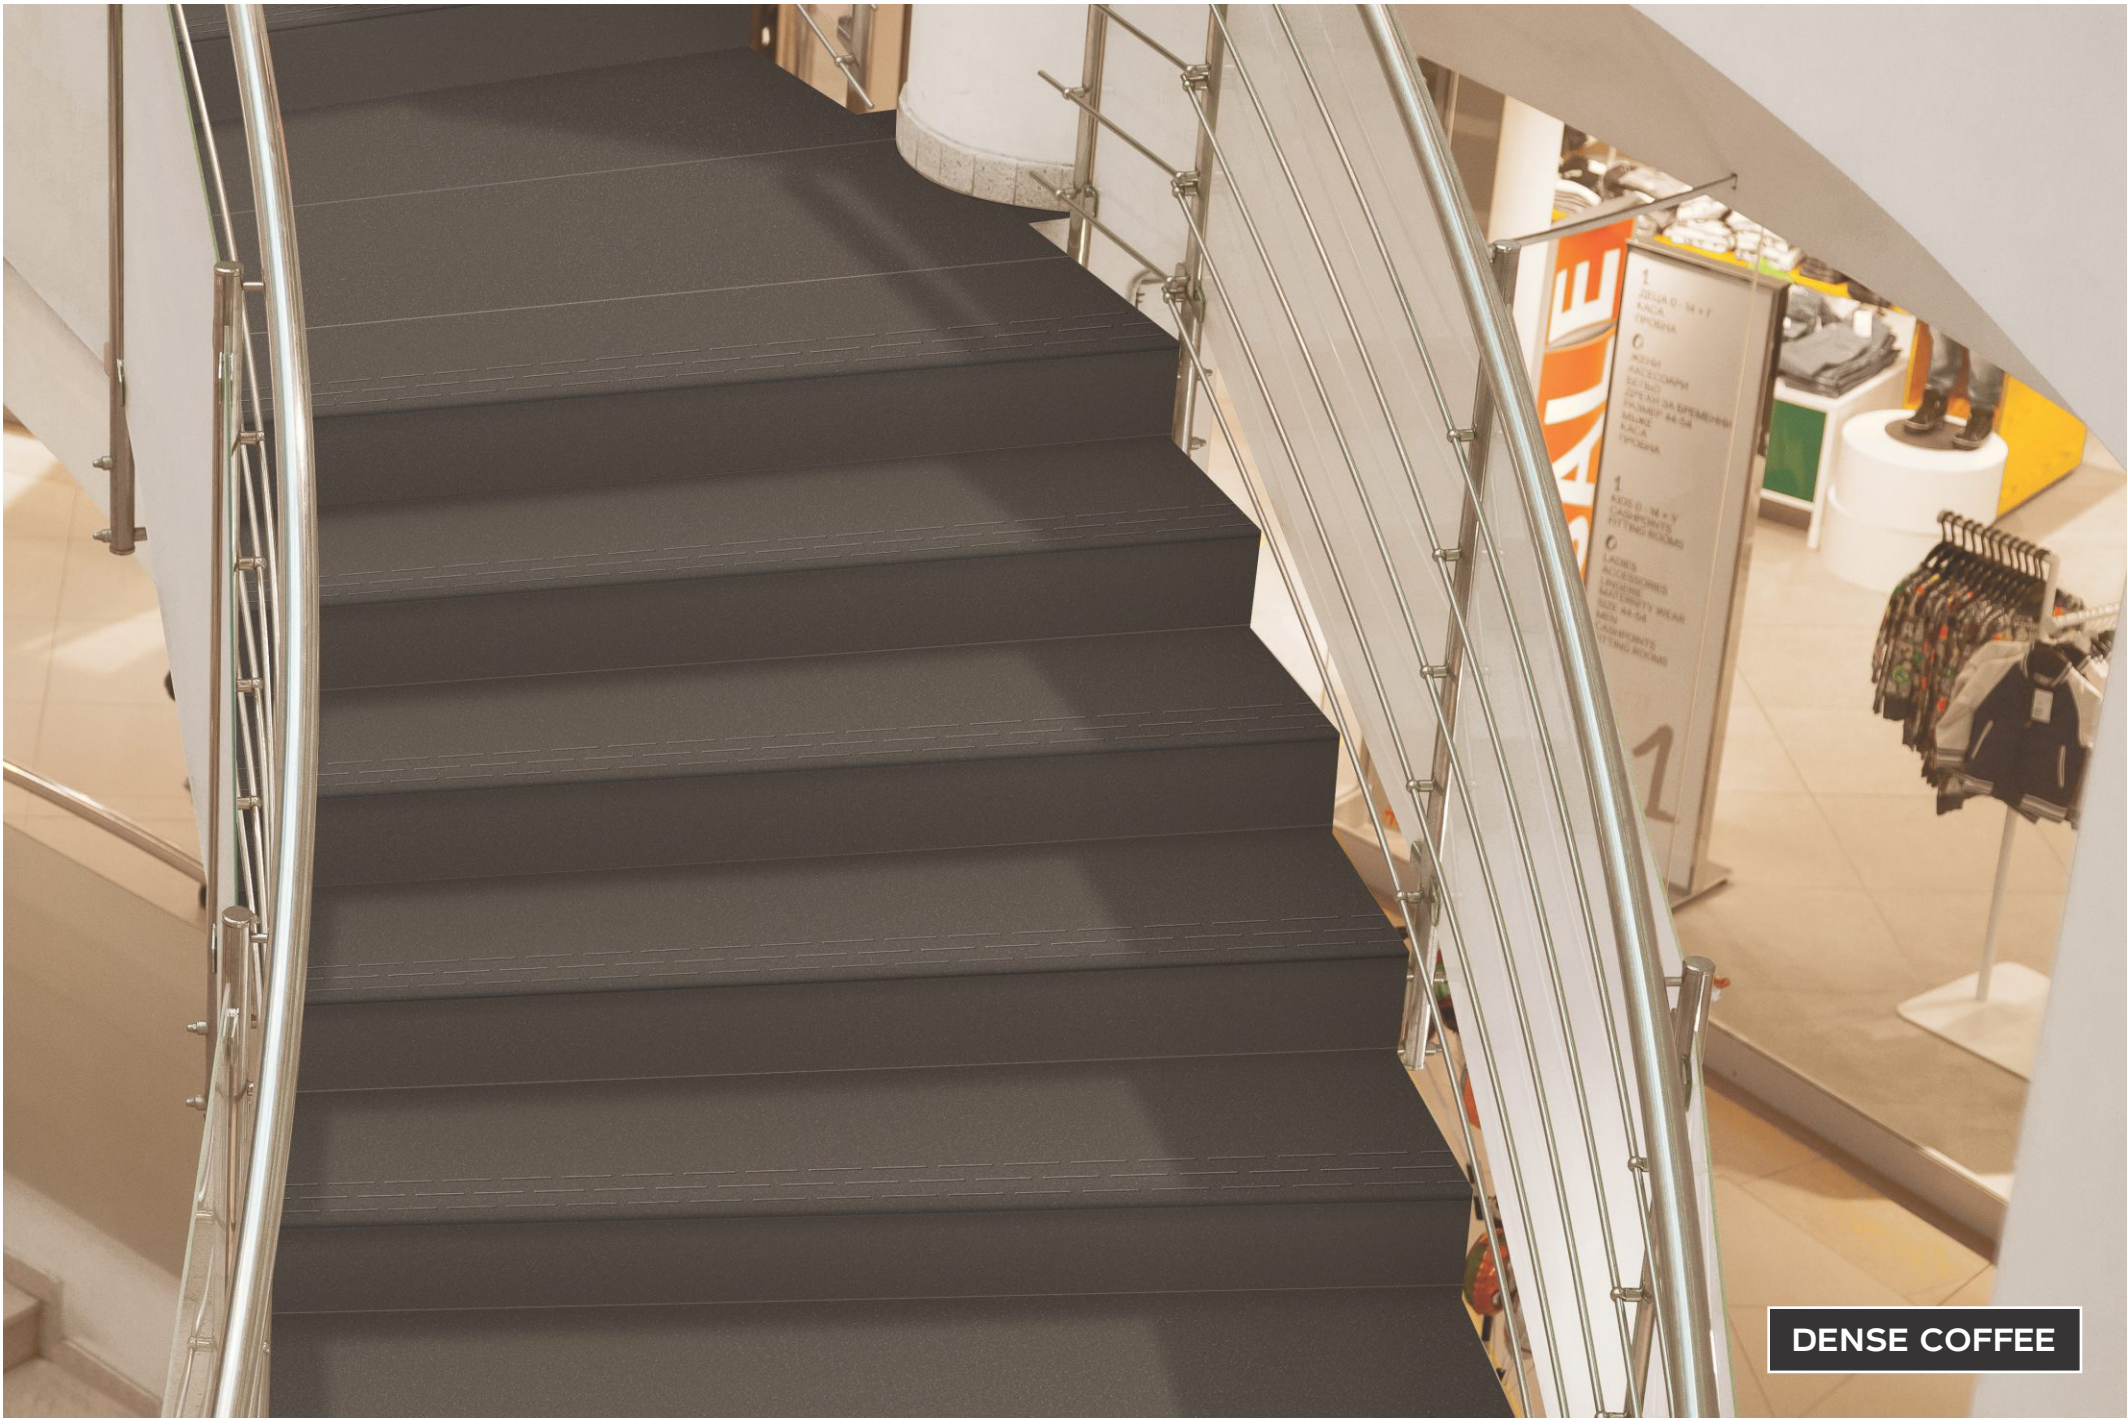

Polish	Satin	Rustic
	●	
●	●	●
	●	●
	●	

Application

DENSE COFFEE

Sizes	Thickness
600x1200mm	9mm
600x600mm	9mm
	16mm
300x1200mm	11mm

Polish	Satin	Rustic
	●	
●	●	●
	●	●
	●	

Application

- Wall 
- Floor 
- Furniture Tops 
- Facade 
- Terrace 