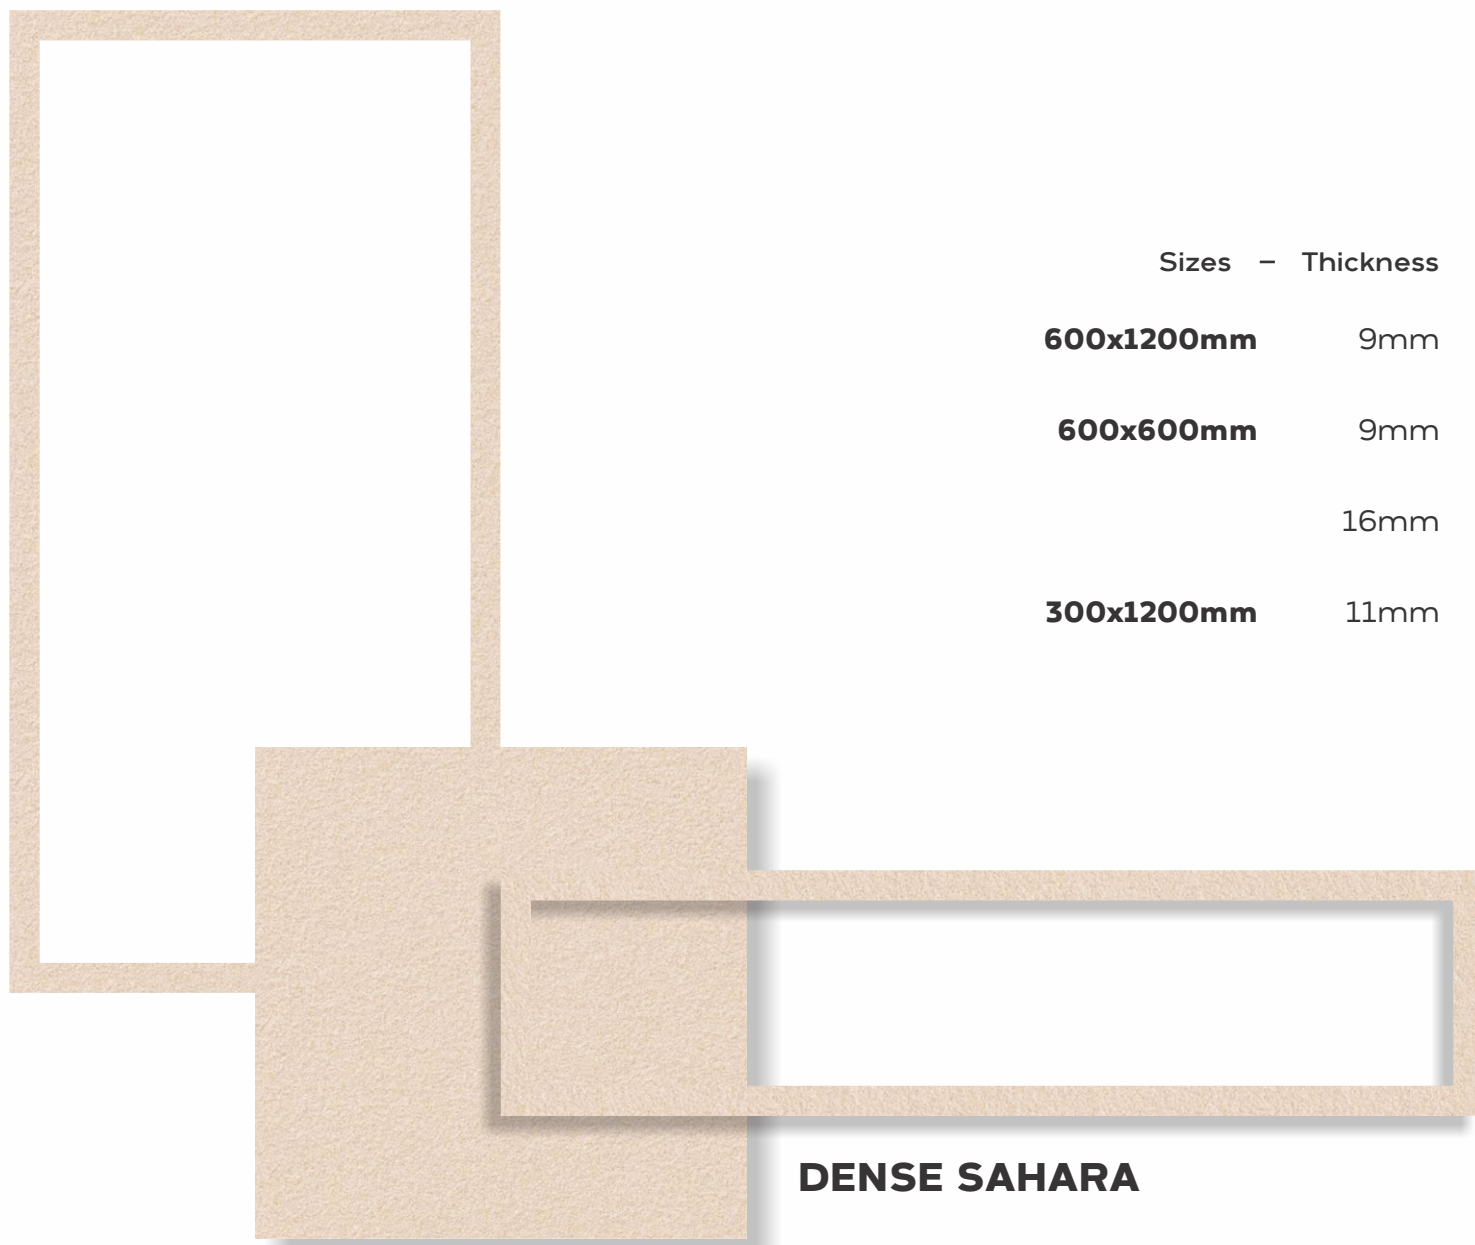

Sizes	Thickness
600x1200mm	9mm
600x600mm	9mm
	16mm
300x1200mm	11mm

Polish	Satin	Rustic
	●	
●	●	●
	●	●
	●	

Application

- Wall
- Floor
- Furniture Tops
- Facade
- Terrace

DENSE SAHARA