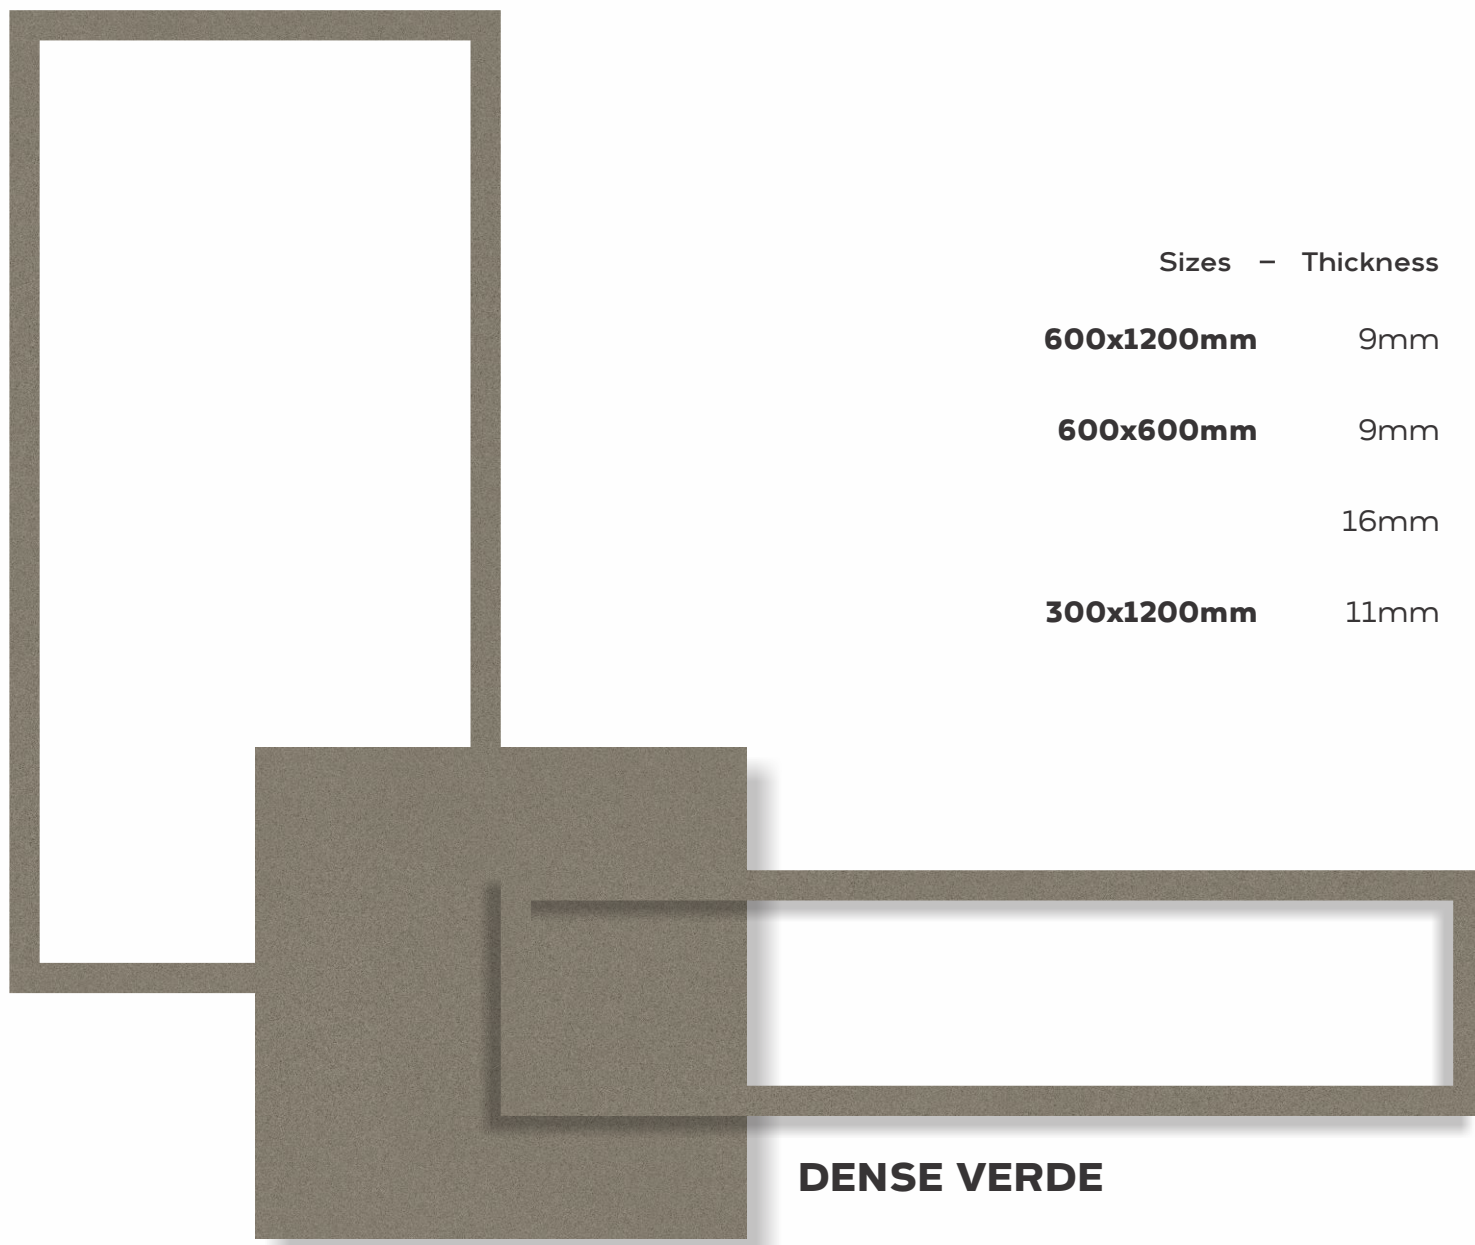

Sizes	Thickness
600x1200mm	9mm
600x600mm	9mm
	16mm
300x1200mm	11mm

Polish	Satin	Rustic
	●	
●	●	●
	●	●
	●	

Application

DENSE VERDE