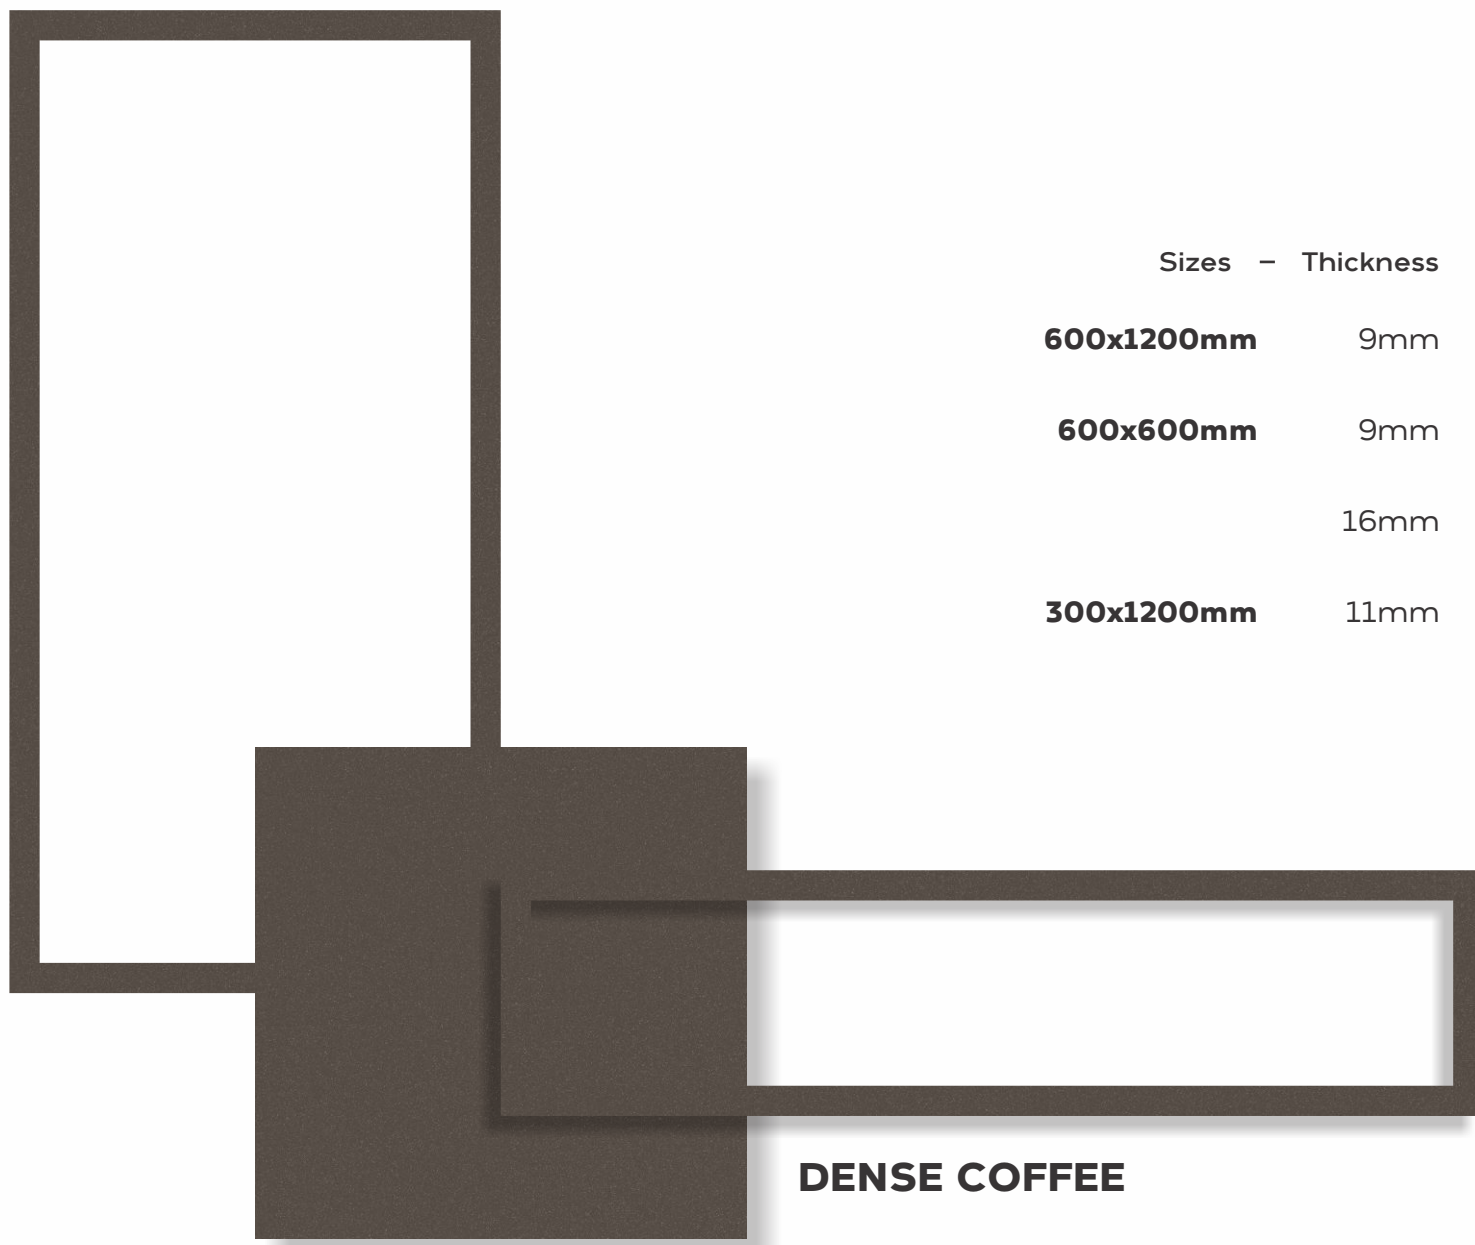

DENSE COFFEE

Sizes	Thickness
600x1200mm	9mm
600x600mm	9mm
	16mm
300x1200mm	11mm

Polish	Satin	Rustic
	●	
●	●	●
	●	●
	●	

Application