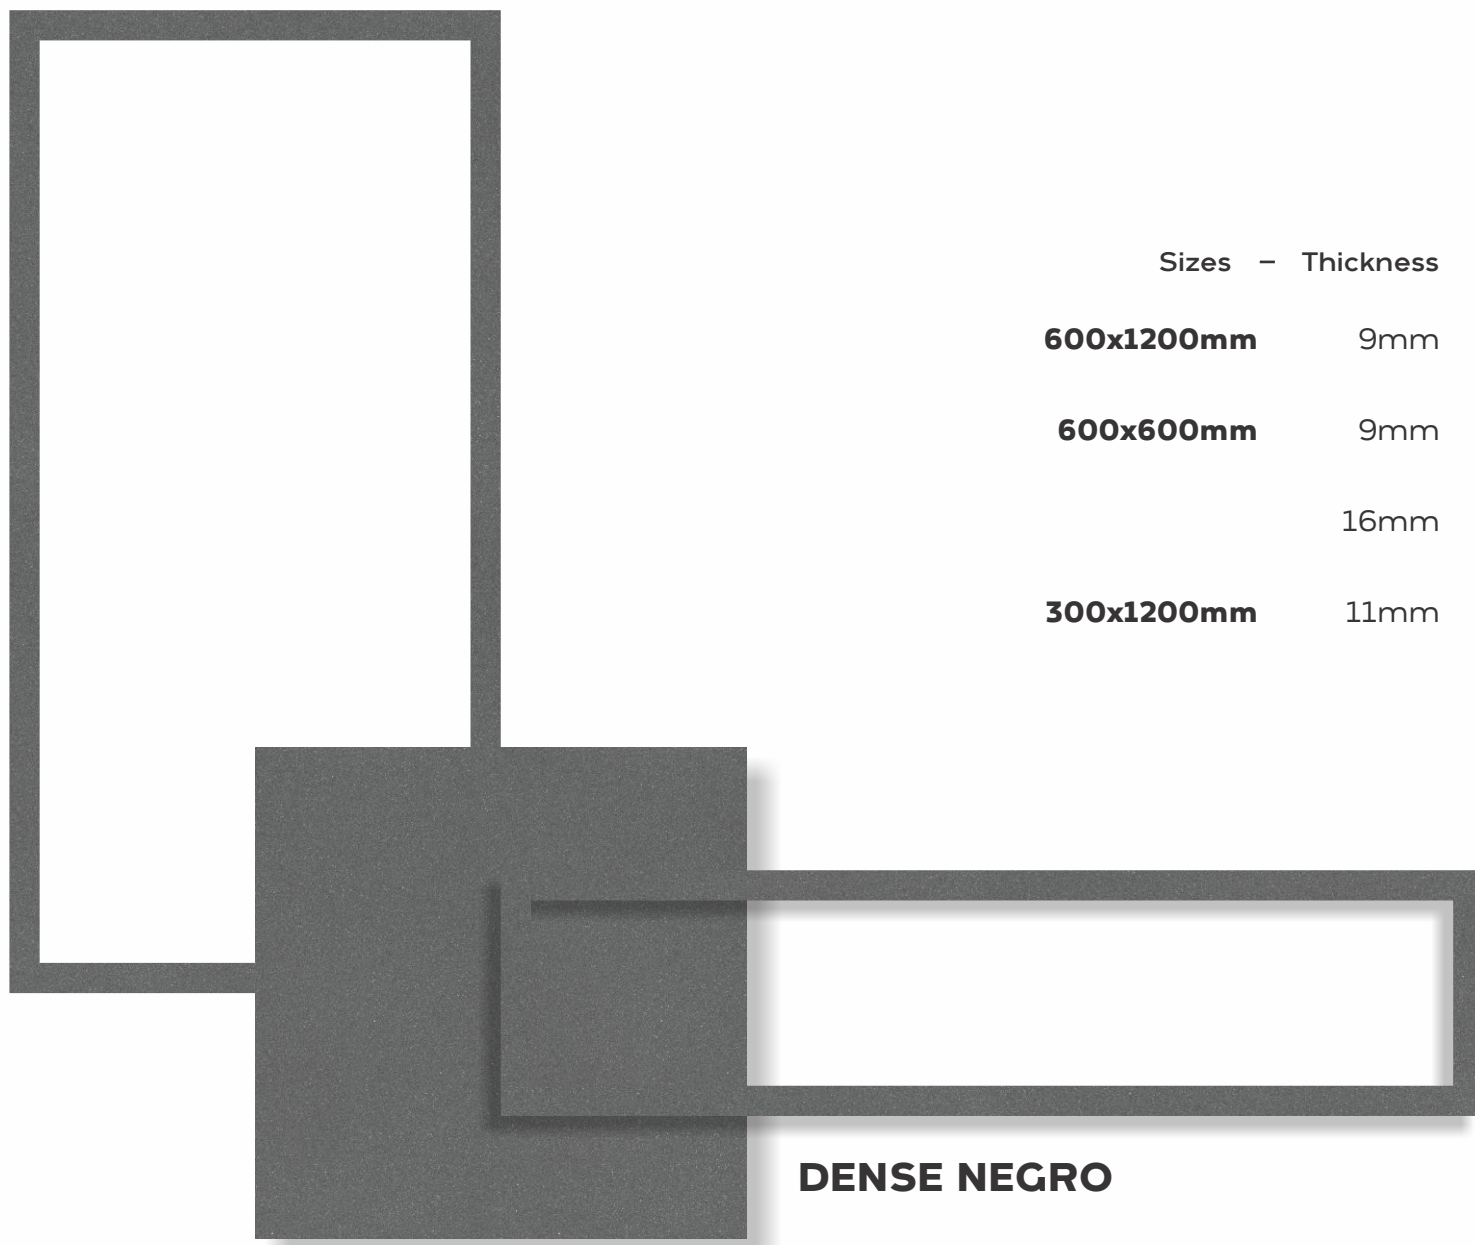

Sizes	Thickness
600x1200mm	9mm
600x600mm	9mm
	16mm
300x1200mm	11mm

Polish	Satin	Rustic
	●	
●	●	●
	●	●
	●	

Application

DENSE NEGRO