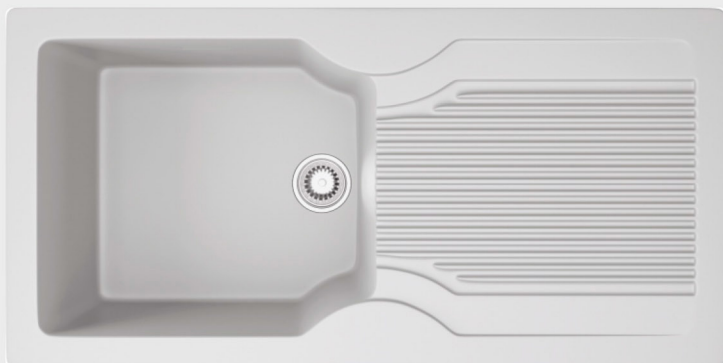

Fortune Series

METALLIC SERIES

WHITE