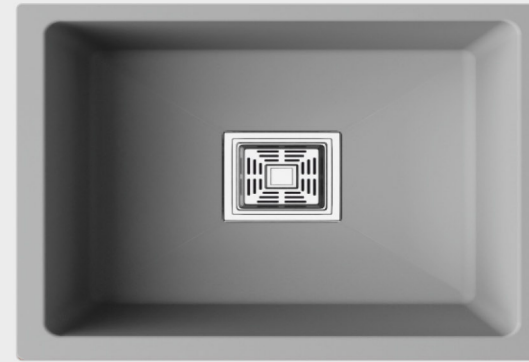

Marvel

Series

METALLIC SERIES

GREY

Quartz | 24X18 IN
KITCHEN SINK

Levinza
Quartz Sink