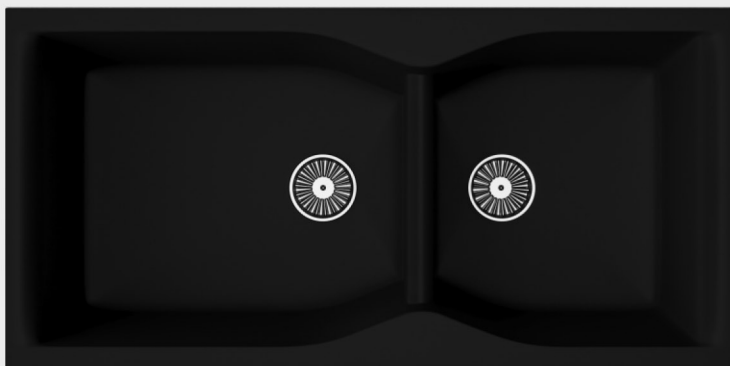

# Thar Series

METALLIC SERIES

WHITE

GREY

BLACK

BROWN

**Quartz** | 40X20 IN  
KITCHEN SINK

  
**Levinza**  
Quartz Sink