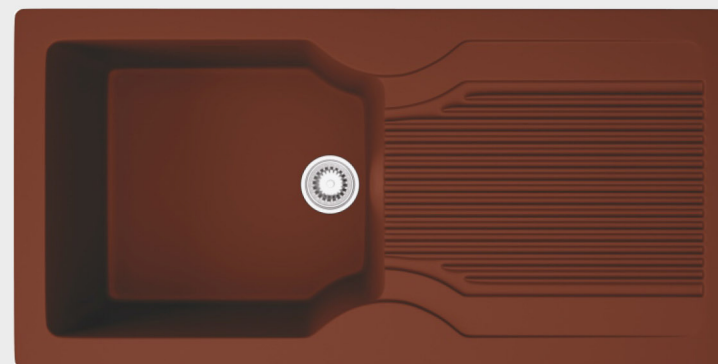

# Fortune Series

METALLIC SERIES

WHITE

GREY

BLACK

BROWN

**Quartz**  
KITCHEN SINK

36X18 IN