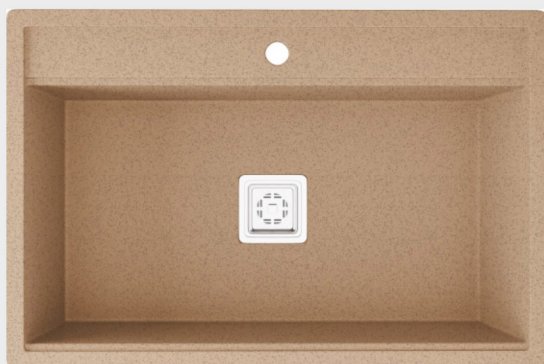

# Galaxy Series

GRANITE SERIES

ALASKA

SILVER

ALMOND

ROSE

**Quartz** | 30X20 IN  
KITCHEN SINK

  
**Levinza**  
Quartz Sink