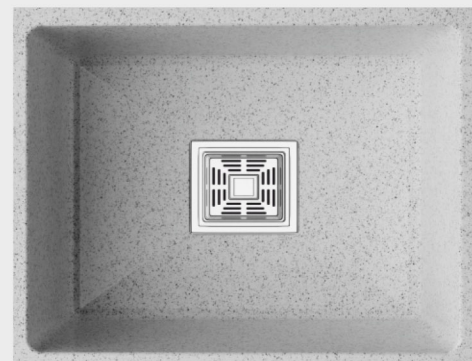

Crystal Series

GRANITE SERIES

SILVER

Quartz | 21X18 IN
KITCHEN SINK

Levinza
Quartz Sink