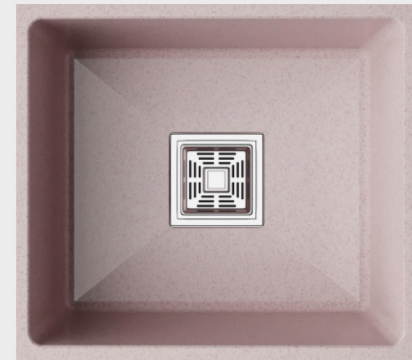

# Pearl Series

GRANITE SERIES

ALASKA

SILVER

ALMOND

ROSE

**Quartz**  
KITCHEN SINK

18X16 IN