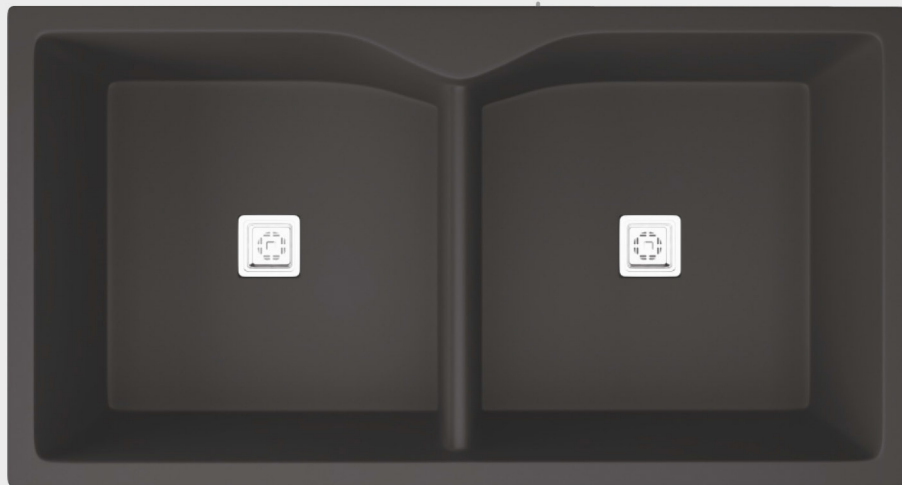

Installation

Top Mount   Flush Mount   Under Mount