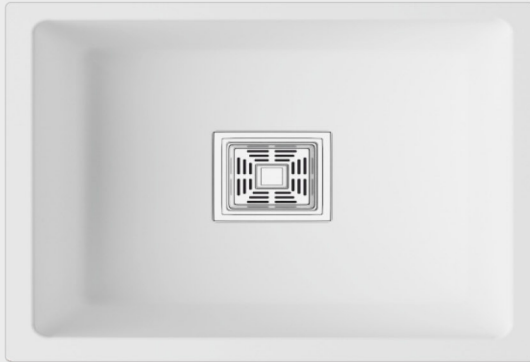

Marvel

Series

METALLIC SERIES

WHITE