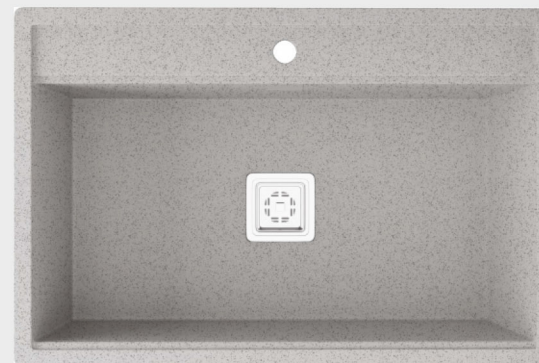

Galaxy Series

GRANITE SERIES

SILVER

Quartz | 30X20 IN
KITCHEN SINK

Levinza
Quartz Sink