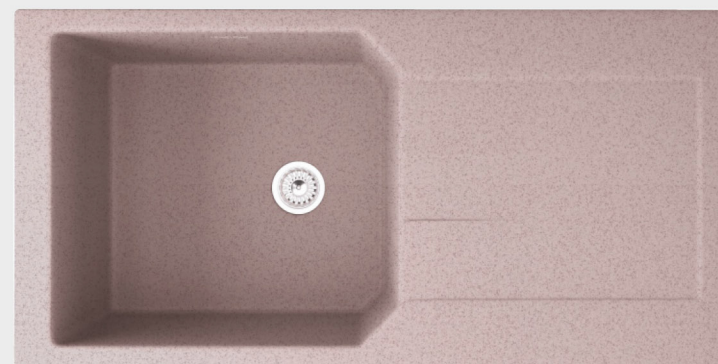

# Prada Series

GRANITE SERIES

ALASKA

SILVER

ALMOND

ROSE

**Quartz** | 40X20 IN  
KITCHEN SINK

  
**Levinza**  
Quartz Sink