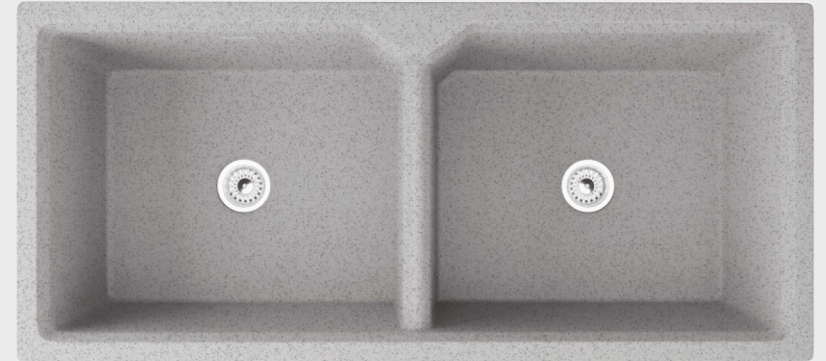

Royal Series

GRANITE SERIES

SILVER

Quartz | 45X20 IN
KITCHEN SINK

Levinza
Quartz Sink