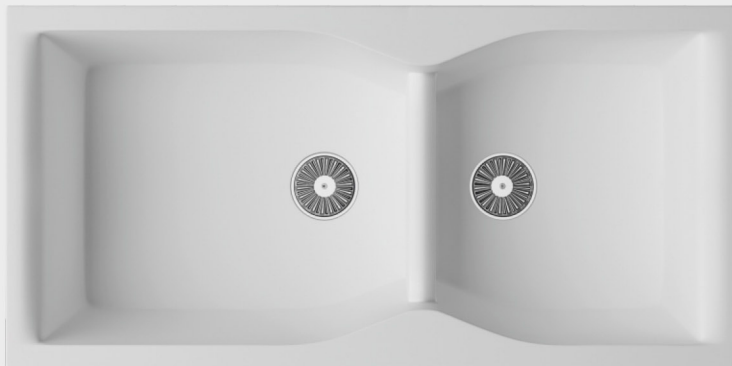

Thar Series

METALLIC SERIES

WHITE