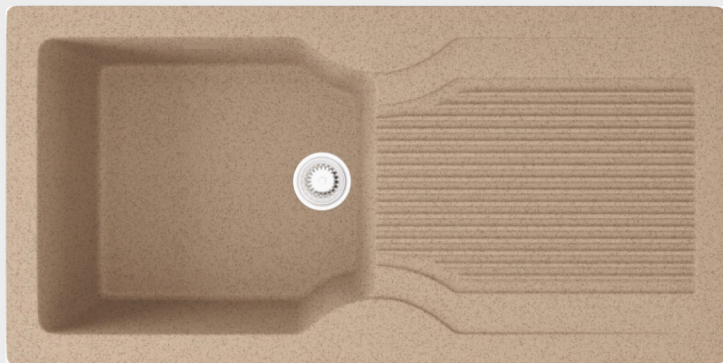

# Fortune Series

GRANITE SERIES

ALASKA

SILVER

ALMOND

ROSE

**Quartz**  
KITCHEN SINK

36X18 IN