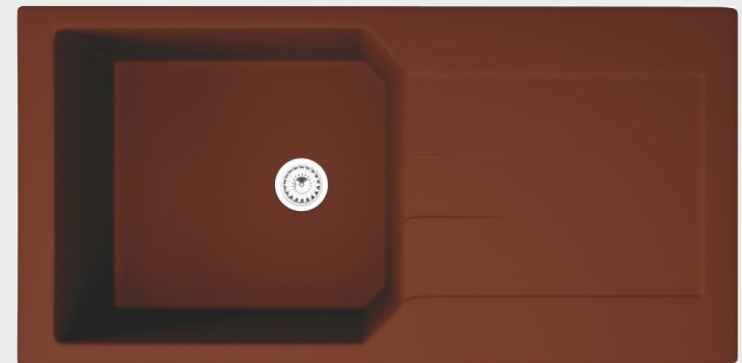

# Prada Series

METALLIC SERIES

WHITE

GREY

BLACK

BROWN

**Quartz** | 4020 IN  
KITCHEN SINK

**Levinza**  
Quartz Sink