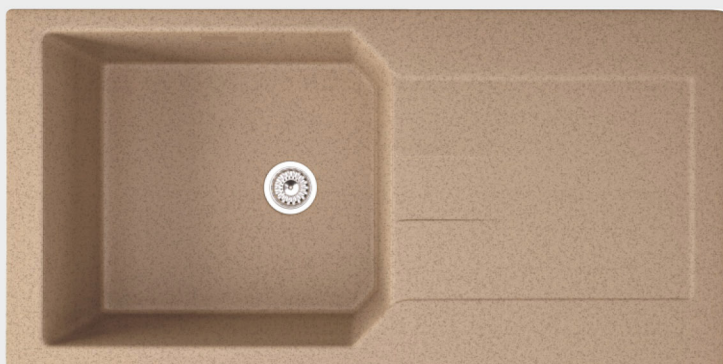

# Prada Series

GRANITE SERIES

ALASKA

SILVER

ALMOND

ROSE

**Quartz** | 40X20 IN  
KITCHEN SINK

  
**Levinza**  
Quartz Sink