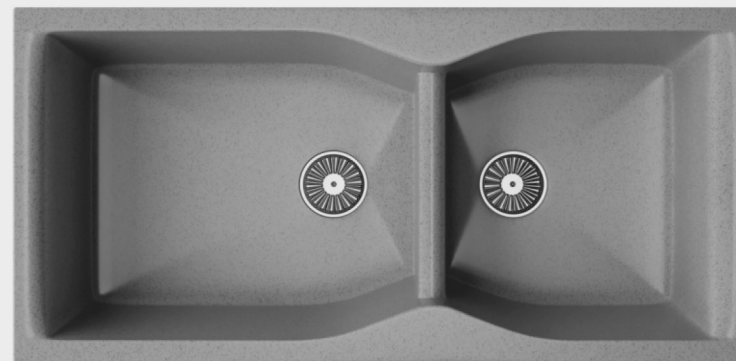

Thar Series

GRANITE SERIES

SILVER

Quartz
KITCHEN SINK

40X20 IN

Levinza
Quartz Sink