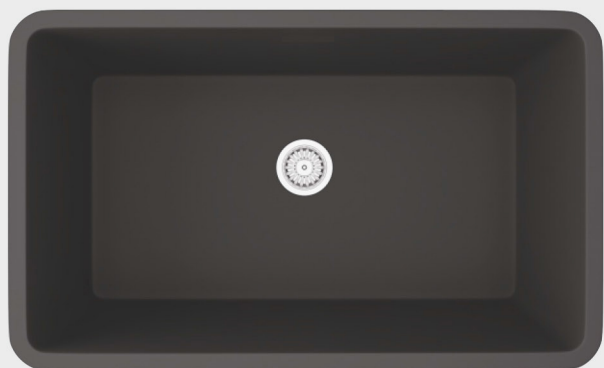

# Fusion Series

METALLIC SERIES

WHITE

GREY

BLACK

BROWN

**Quartz**  
KITCHEN SINK

31X19 IN

  
**Levinza**  
Quartz Sink