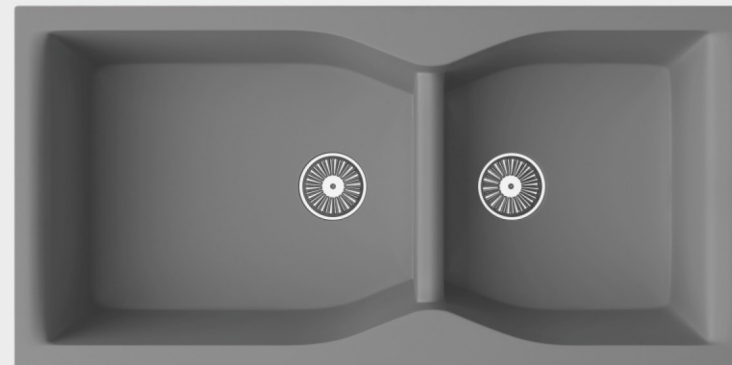

Thar Series

METALLIC SERIES

GREY

Quartz | 40X20 IN
KITCHEN SINK

Levinza
Quartz Sink