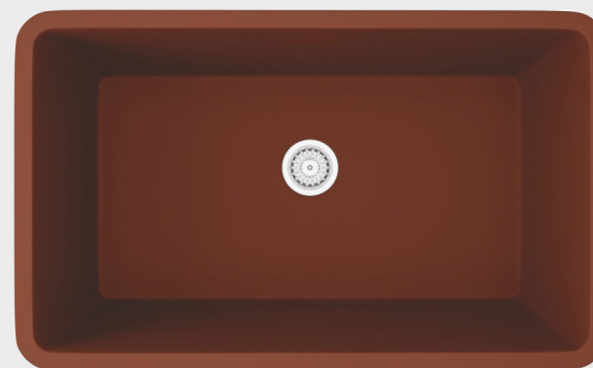

# Fusion Series

METALLIC SERIES

WHITE

GREY

BLACK

BROWN

**Quartz**  
KITCHEN SINK

31X19 IN

  
**Levinza**  
Quartz Sink