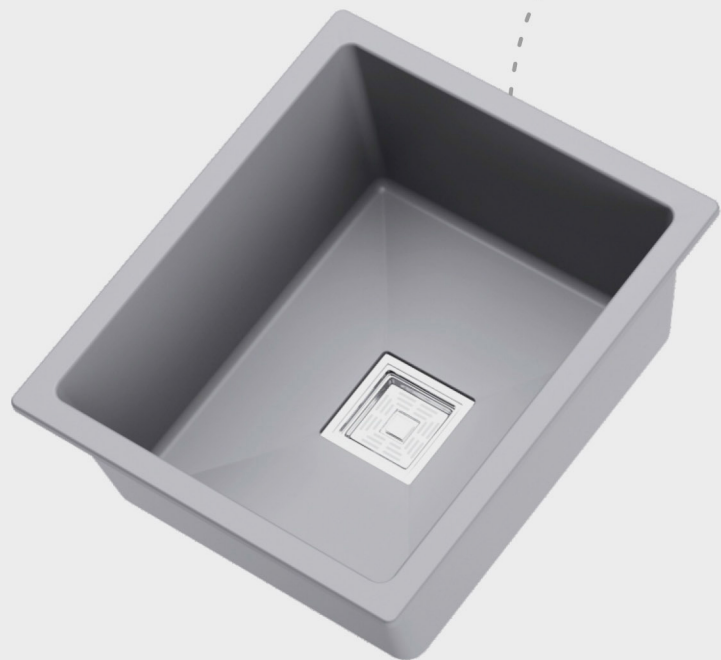

## Crystal Grey

Length	:	18 Inch
Width	:	21 Inch
Height	:	9 Inch
Thickness	:	12mm
Weight	:	11.0 Kgs. (Approx)
Finish	:	Granite, Metallic
Accessories	:	Waste Coupling   Waste Pipe