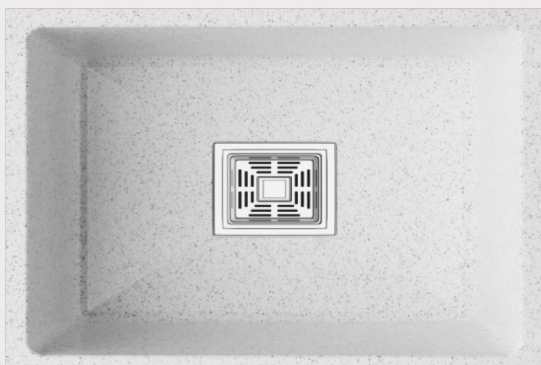

Marvel Series

GRANITE SERIES

ALASKA