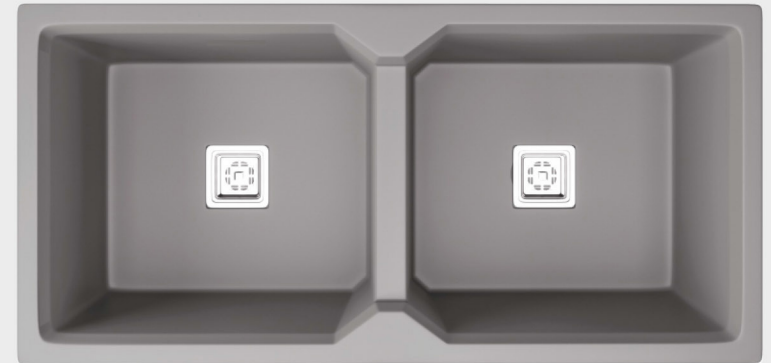

Matrix

Series

METALLIC SERIES

GREY

Quartz
KITCHEN SINK

37X18 IN

Levinza
Quartz Sink