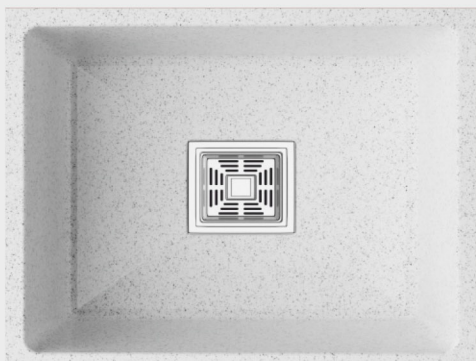

Crystal Series

GRANITE SERIES

ALASKA