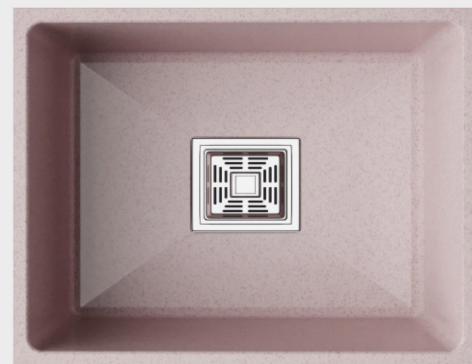

# Crystal Series

GRANITE SERIES

ALASKA

SILVER

ALMOND

ROSE

**Quartz** | 21X18 IN  
KITCHEN SINK

  
**Levinza**  
Quartz Sink