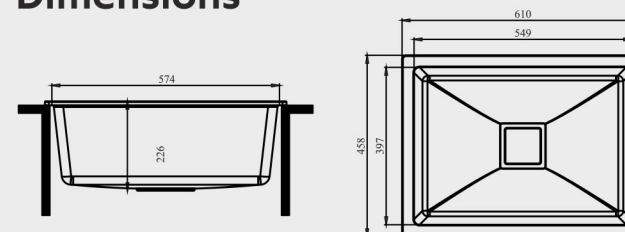

## Dimensions

## Marvel Black

Length	:	18 Inch
Width	:	24 Inch
Height	:	9 Inch
Thickness	:	12mm
Weight	:	13.0 Kgs. (Approx)
Finish	:	Granite, Metallic
Accessories	:	Waste Coupling   Waste Pipe