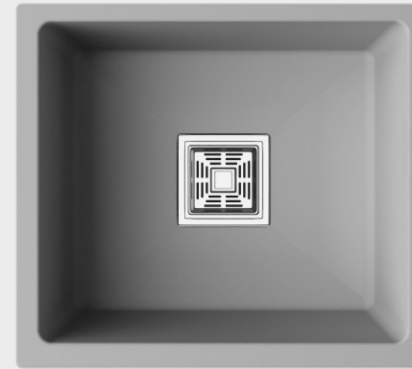

Pearl Series

METALLIC SERIES

GREY

Quartz | 18X16 IN
KITCHEN SINK

Levinza
Quartz Sink