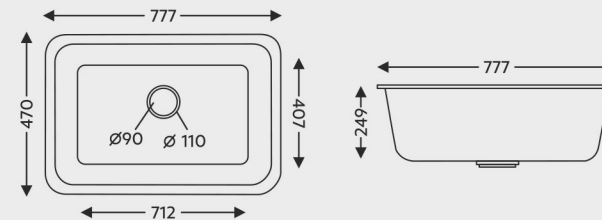

Dimensions

Embrace the uniqueness

Unleash the allure of exclusivity in your space. Whether you are looking for a minimalist look or something bold or subtle, this color will enhance any area.

Installation

Top Mount   Flush Mount   Under Mount