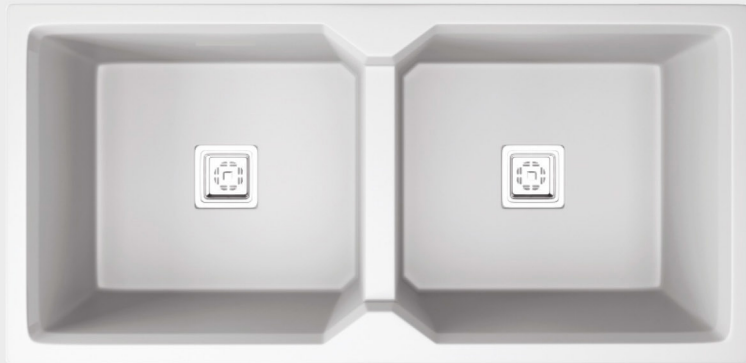

Matrix

Series

METALLIC SERIES

WHITE