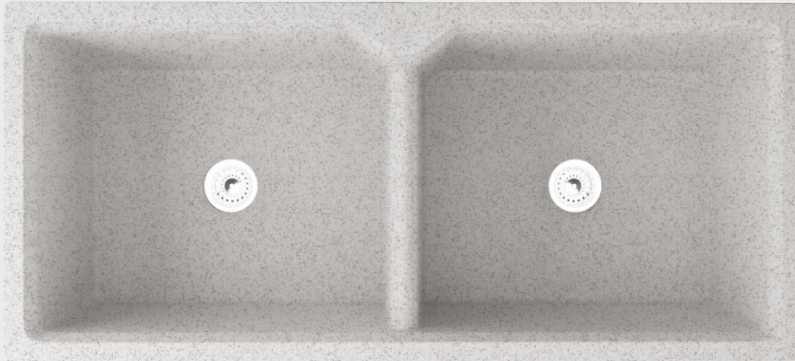

Royal Series

GRANITE SERIES

ALASKA