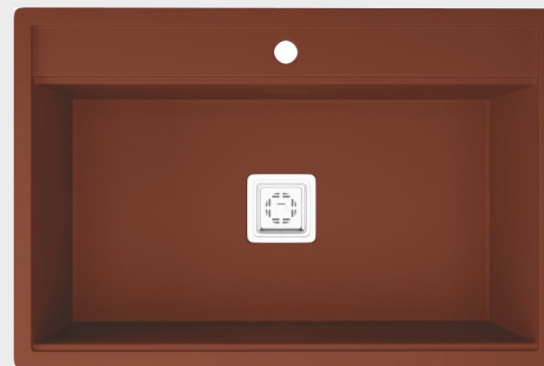

# Galaxy Series

METALLIC SERIES

WHITE

GREY

BLACK

BROWN

**Quartz** | 30X20 IN  
KITCHEN SINK

  
**Levinza**  
Quartz Sink