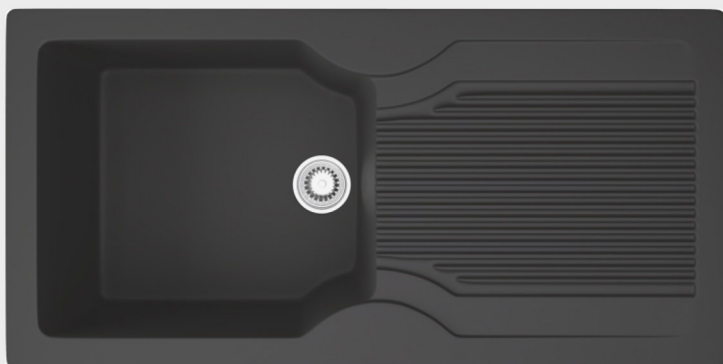

# Fortune Series

METALLIC SERIES

WHITE

GREY

BLACK

BROWN

**Quartz**  
KITCHEN SINK

36X18 IN