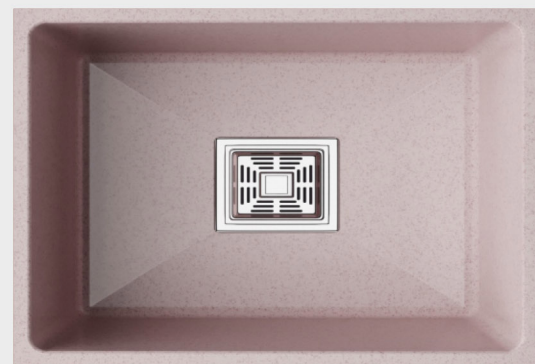

# Marvel Series

GRANITE SERIES

ALASKA

SILVER

ALMOND

ROSE

**Quartz** | 24X18 IN  
KITCHEN SINK

  
**Levinza**  
Quartz Sink