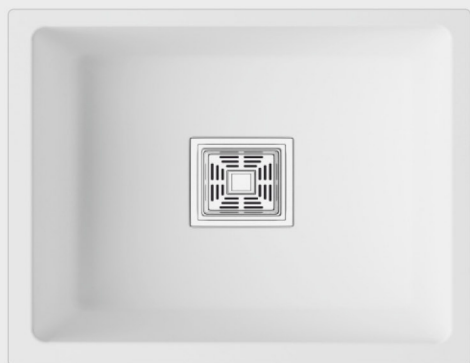

Crystal Series

METALLIC SERIES

WHITE