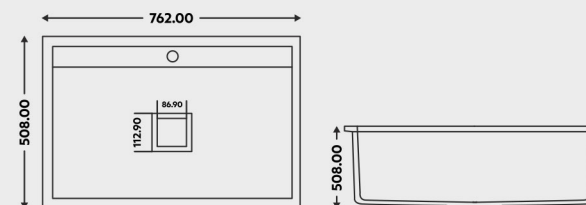

Dimensions

Elegant essence for perfection

Transform your kitchen into a luxurious oasis with our stunning sink, where functionality meets elegance.

Installation

Top Mount   Flush Mount   Under Mount