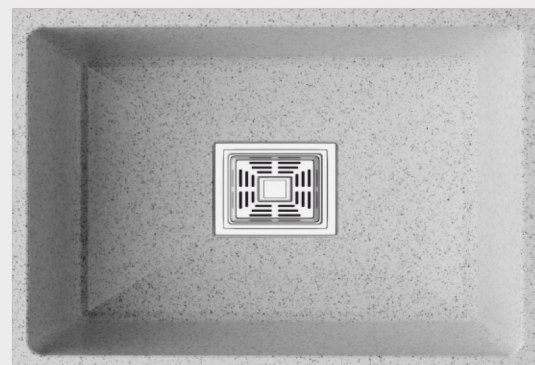

Marvel Series

GRANITE SERIES

SILVER

Quartz | 24X18 IN
KITCHEN SINK

Levinza
Quartz Sink