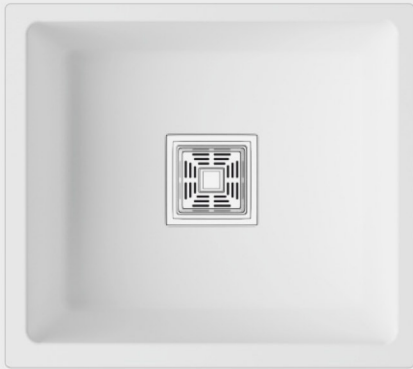

Pearl Series

METALLIC SERIES

WHITE