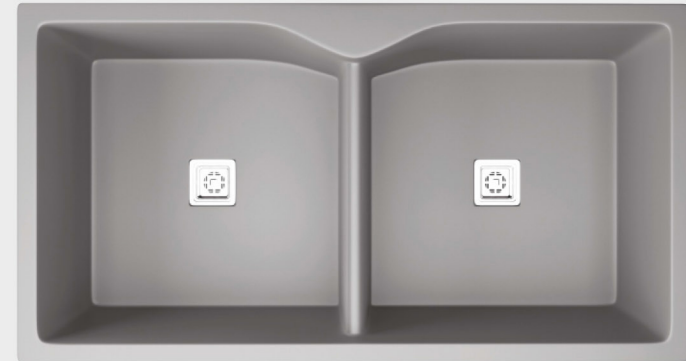

Rock Series

METALLIC SERIES

GREY

Quartz | 45X20 IN
KITCHEN SINK

Levinza
Quartz Sink