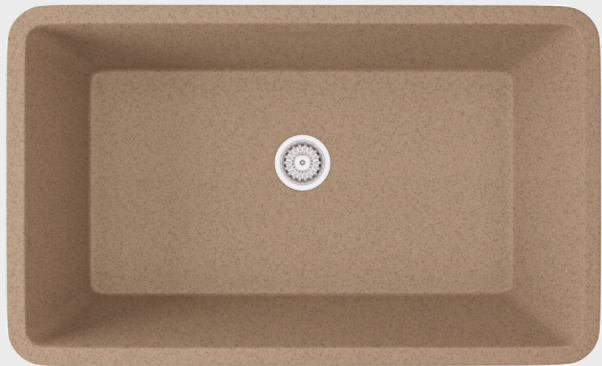

  
**Levinza**  
Quartz Sink

# Fusion Series

GRANITE SERIES

ALASKA

SILVER

ALMOND

ROSE

**Quartz**  
KITCHEN SINK

31X19 IN