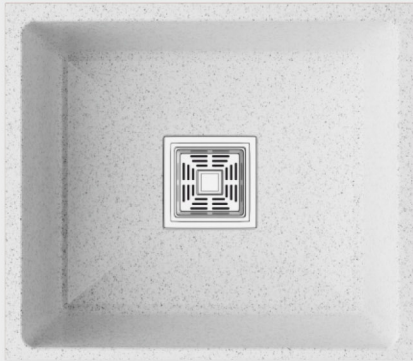

Pearl Series

GRANITE SERIES

ALASKA