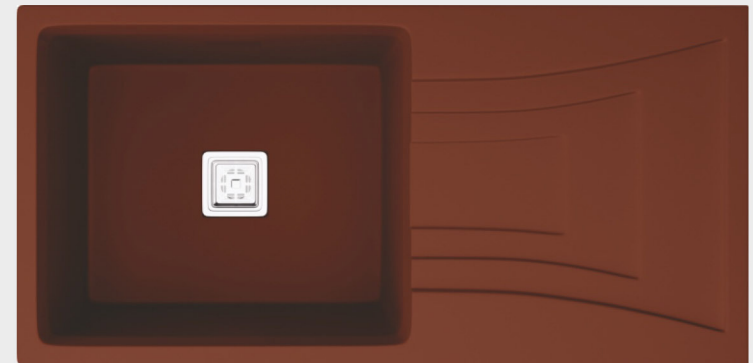

# Imperial

*Series*

METALLIC SERIES

WHITE

GREY

BLACK

BROWN

**Quartz**  
KITCHEN SINK