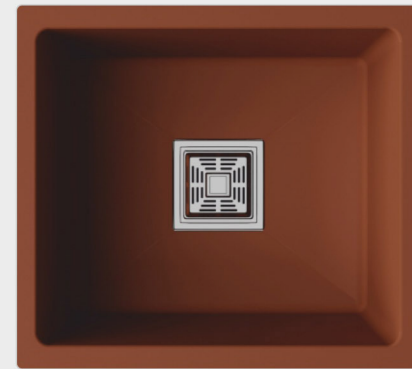

BROWN

Quartz | 18X16 IN
KITCHEN SINK

Levinza
Quartz Sink