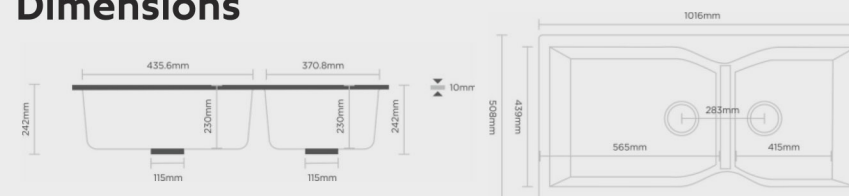

## Thar Almond

Length	:	20 Inch
Width	:	40 Inch
Height	:	9 Inch
Thickness	:	12mm
Weight	:	27.0 Kgs. (Approx)
Finish	:	Granite, Metallic
Accessories	:	Waste Coupling   Waste Pipe

**M.R.P. :**

Granite	Metallic
15199.00	15999.00

## Dimensions