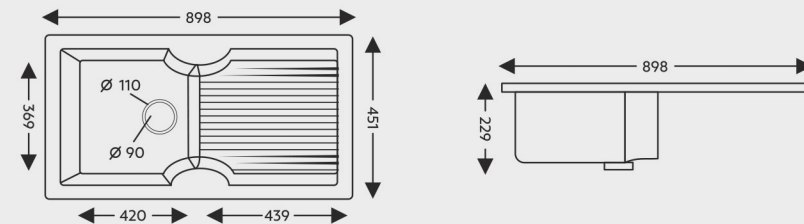

## Dimensions

## Fortune Brown

- Length : 18 Inch
- Width : 36 Inch
- Height : 9 Inch
- Thickness : 12mm
- Weight : 18.0 Kgs. (Approx)
- Finish : Granite, Metallic
- Accessories : Waste Coupling | Waste Pipe

### Dimensions