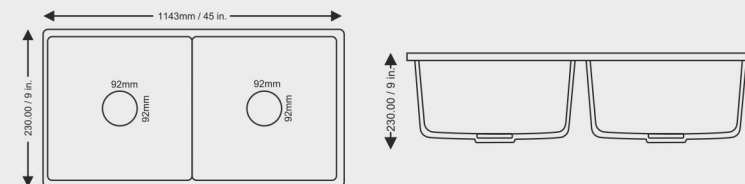

Royal Alaska

- Length : 20 Inch
- Width : 45 Inch
- Hight : 9 Inch
- Thickness : 12mm
- Weight : 27 Kgs. (Approx)
- Finish : Granite, Metallic
- Accessories : Waste Coupling | Waste Pipe

M.R.P. :

Granite	Metallic
19199.00	19999.00

Dimensions