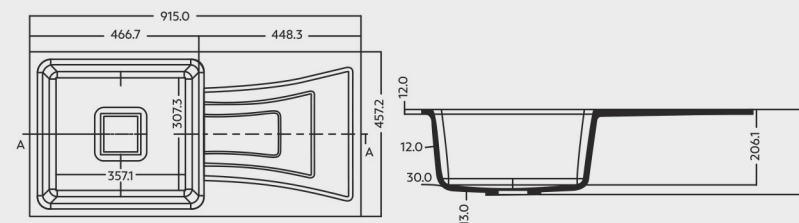

Dimensions

Unveiling beauty with simplicity

Experience the epitome of style and sophistication with our meticulously crafted sinks that are designed to withstand the test of time.

Installation

Top Mount   Flush Mount   Under Mount