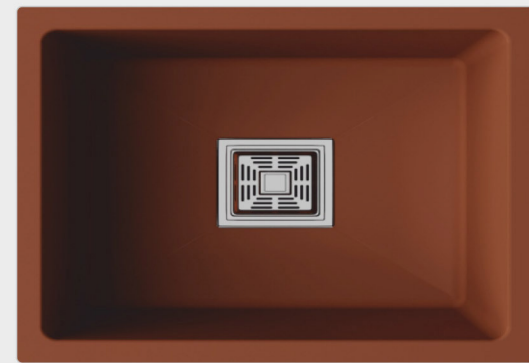

# Marvel

*Series*

METALLIC SERIES

WHITE

GREY

BLACK

BROWN

**Quartz** | 24X18 IN  
KITCHEN SINK