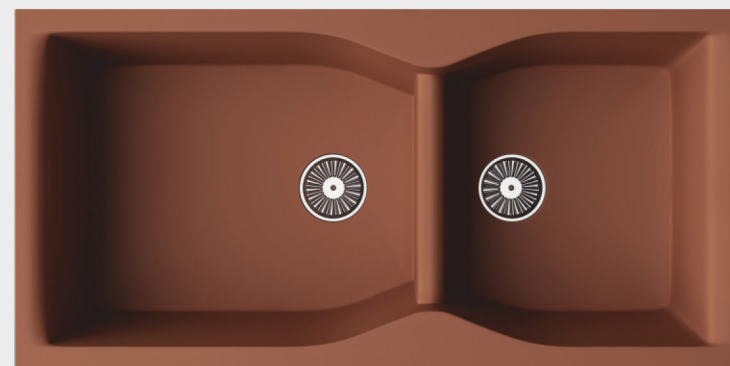

## Installation

Top Mount    Flush Mount    Under Mount

**Thar Almond**  
**40X20 IN**

**Quartz**  
KITCHEN SINK

# Thar Series

METALLIC SERIES

WHITE

GREY

BLACK

BROWN

**Quartz** | 40X20 IN  
KITCHEN SINK

  
**Levinza**  
Quartz Sink