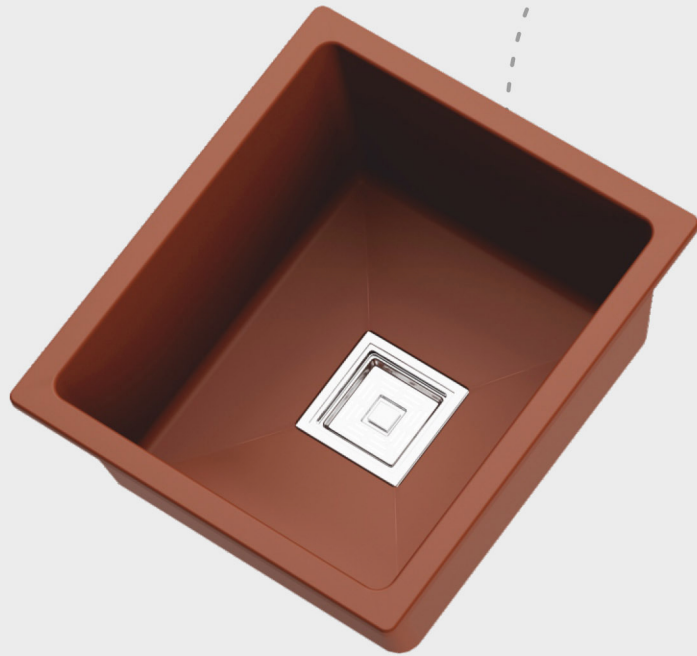

## Pearl Brown

Length	:	16 Inch
Width	:	18 Inch
Height	:	8 Inch
Thickness	:	12mm
Weight	:	9.0 Kgs. (Approx)
Finish	:	Granite, Metallic
Accessories	:	Waste Coupling   Waste Pipe