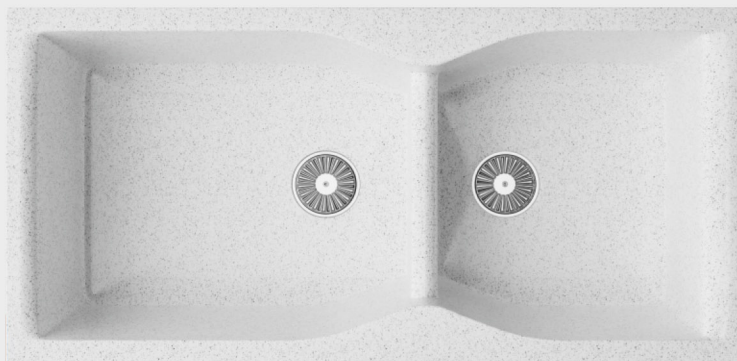

Thar Series

GRANITE SERIES

ALASKA