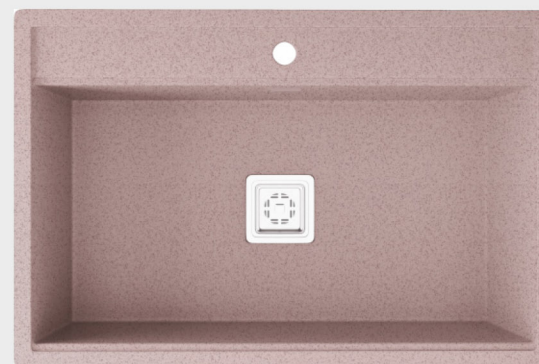

# Galaxy Series

GRANITE SERIES

ALASKA

SILVER

ALMOND

ROSE

**Quartz** | 30X20 IN  
KITCHEN SINK

  
**Levinza**  
Quartz Sink