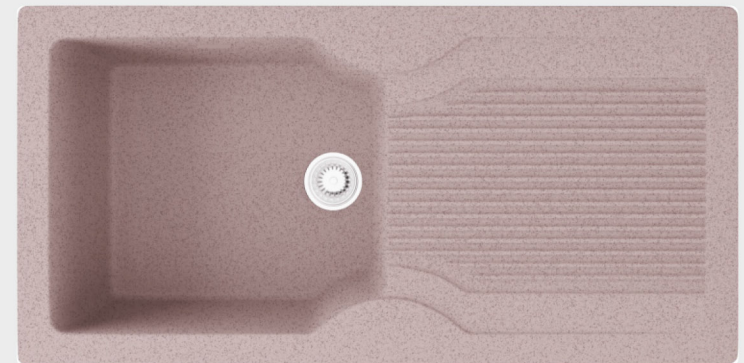

# Fortune Series

GRANITE SERIES

ALASKA

SILVER

ALMOND

ROSE

**Quartz**  
KITCHEN SINK

36X18 IN