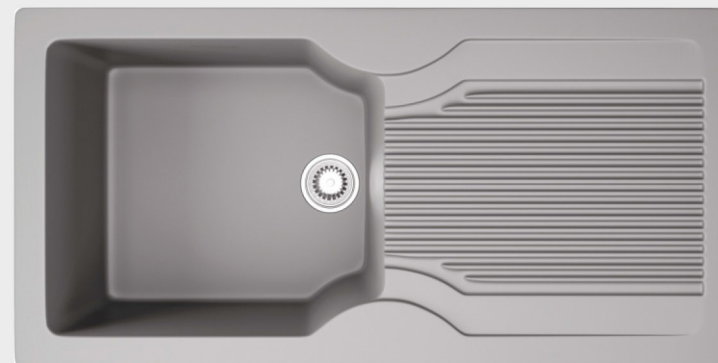

Fortune Series

METALLIC SERIES

GREY

Quartz
KITCHEN SINK

36X18 IN

Levinza
Quartz Sink