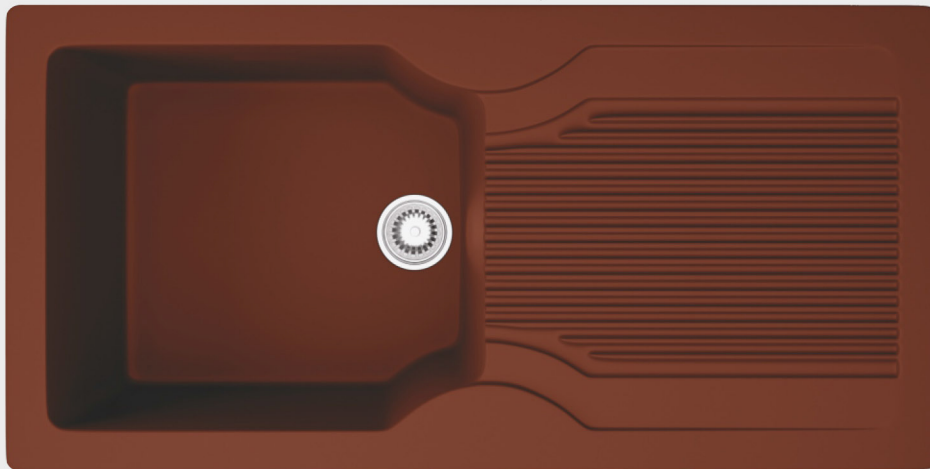

Fortune Brown

- Length : 18 Inch
- Width : 36 Inch
- Height : 9 Inch
- Thickness : 12mm
- Weight : 18.0 Kgs. (Approx)
- Finish : Granite, Metallic
- Accessories : Waste Coupling | Waste Pipe

M.R.P. :

Granite	Metallic
11199.00	11999.00