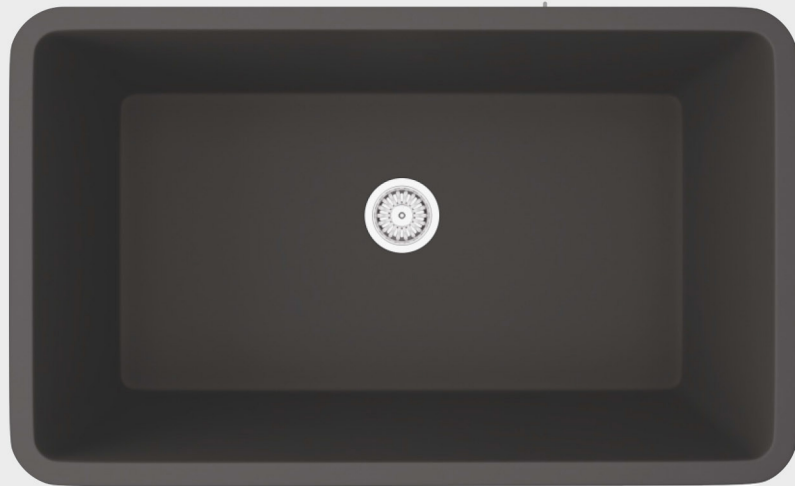

# Fortune Series

GRANITE SERIES

ALASKA

SILVER

ALMOND

ROSE

**Quartz**  
KITCHEN SINK

36X18 IN

  
**Levinza**  
Quartz Sink