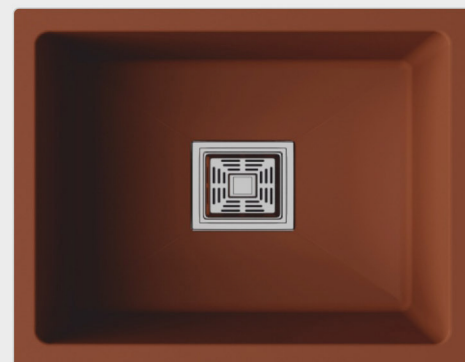

BROWN

Quartz | 21X18 IN
KITCHEN SINK

Levinza
Quartz Sink