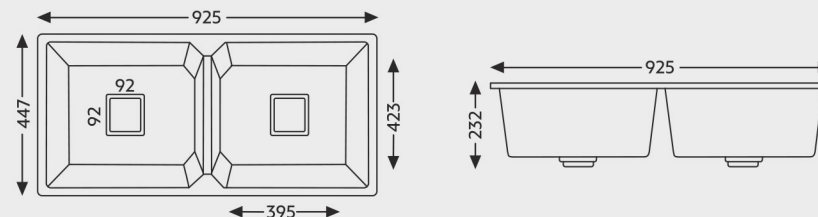

Matrix Almond

- Length : 18 Inch
- Width : 37 Inch
- Hight : 9 Inch
- Thickness : 12mm
- Weight : 22 Kgs. (Approx)
- Finish : Granite, Metallic
- Accessories : Waste Coupling | Waste Pipe

M.R.P. :

Granite	Metallic
13199.00	13999.00

Dimensions