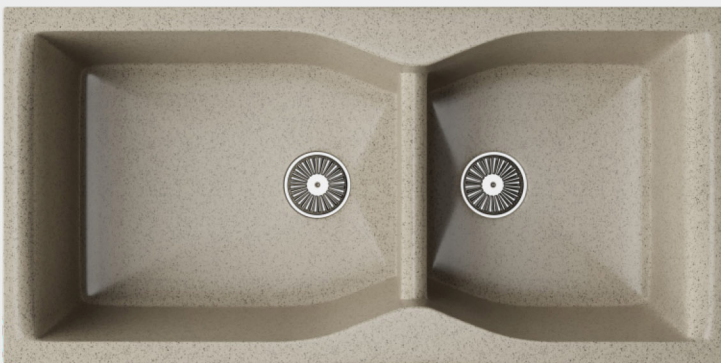

## GRANITE SERIES

ALASKA

SILVER

ALMOND

ROSE

**Quartz**  
KITCHEN SINK

40X20 IN

  
**Levinza**  
Quartz Sink