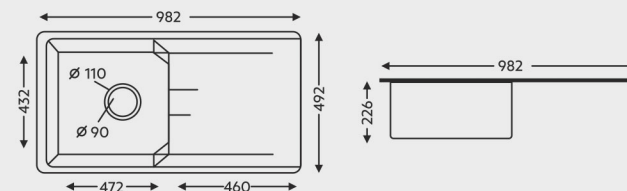

Prada Silver

- Length : 20 Inch
- Width : 40 Inch
- Hight : 9 Inch
- Thickness : 15mm
- Weight : 19 Kgs. (Approx)
- Finish : Granite, Metallic
- Accessories : Waste Coupling | Waste Pipe

M.R.P. :

Granite	Metallic
12199.00	12999.00

Dimensions