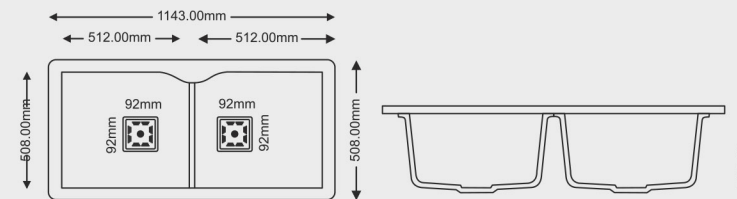

Rock Black

- Length : 20 Inch
- Width : 45 Inch
- Height : 9 Inch
- Thickness : 12 mm
- Weight : 28 Kgs. (Approx)
- Finish : Granite, Metallic
- Accessories : Waste Coupling | Waste Pipe

M.R.P. :

Granite	Metallic
19199.00	19999.00

Dimensions