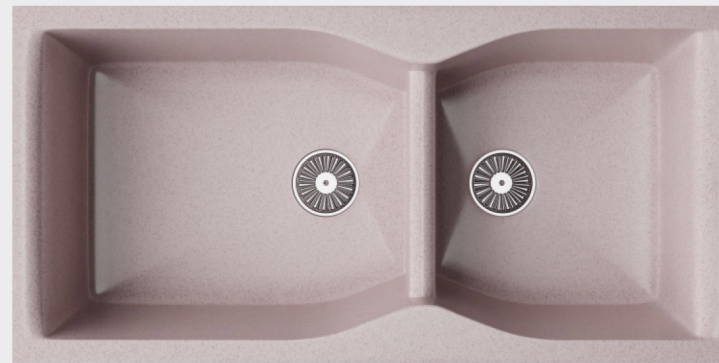

## GRANITE SERIES

ALASKA

SILVER

ALMOND

ROSE

**Quartz**  
KITCHEN SINK

40X20 IN

  
**Levinza**  
Quartz Sink