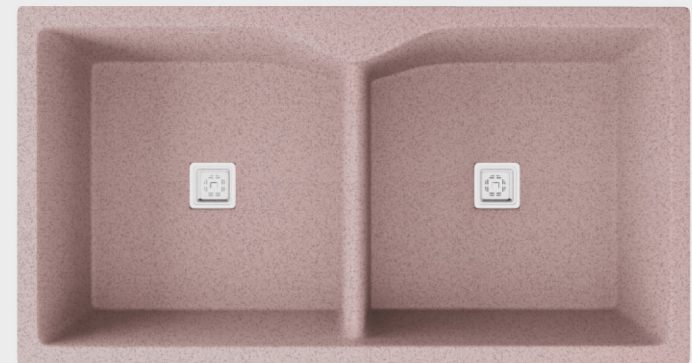

## GRANITE SERIES

ALASKA

SILVER

ALMOND

ROSE

**Quartz**  
KITCHEN SINK

45X20 IN

  
**Levinza**  
Quartz Sink