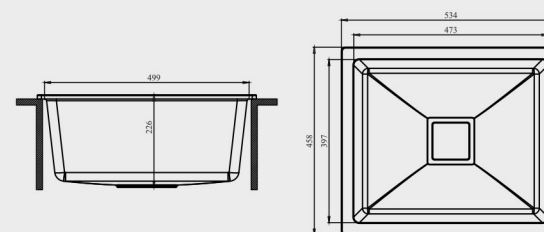

## Dimensions

## Crystal Grey

Length	:	18 Inch
Width	:	21 Inch
Height	:	9 Inch
Thickness	:	12mm
Weight	:	11.0 Kgs. (Approx)
Finish	:	Granite, Metallic
Accessories	:	Waste Coupling   Waste Pipe