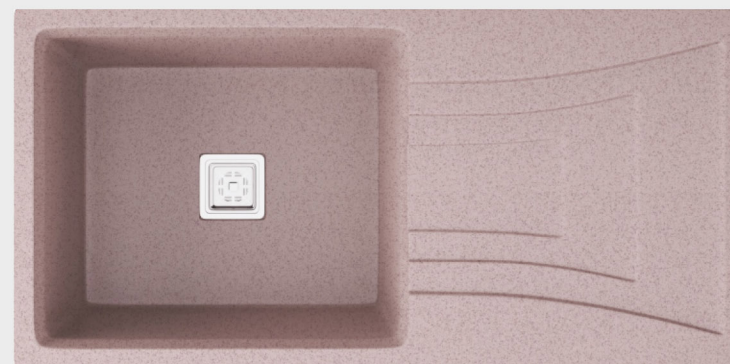

# Imperial *Series*

GRANITE SERIES

ALASKA

SILVER

ALMOND

ROSE

**Quartz**  
KITCHEN SINK

36X18 IN