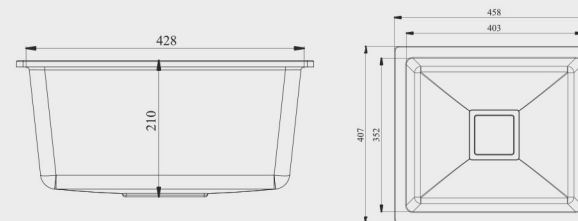

## Pearl Brown

Length	:	16 Inch
Width	:	18 Inch
Height	:	8 Inch
Thickness	:	12mm
Weight	:	9.0 Kgs. (Approx)
Finish	:	Granite, Metallic
Accessories	:	Waste Coupling   Waste Pipe

## Dimensions