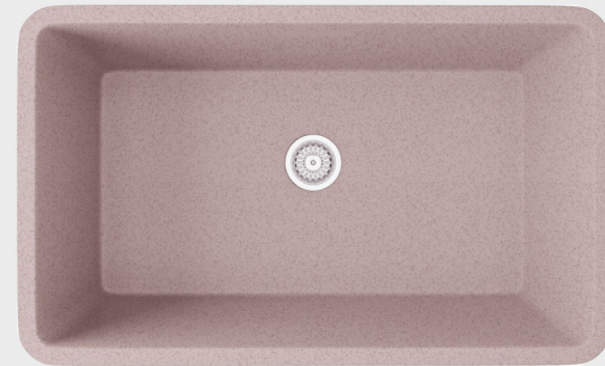

  
**Levinza**  
Quartz Sink

# Fusion Series

GRANITE SERIES

ALASKA

SILVER

ALMOND

ROSE

**Quartz**  
KITCHEN SINK

31X19 IN