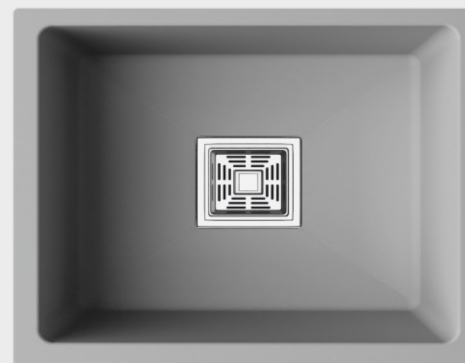

Crystal Series

METALLIC SERIES

GREY

Quartz | 21X18 IN
KITCHEN SINK

Levinza
Quartz Sink