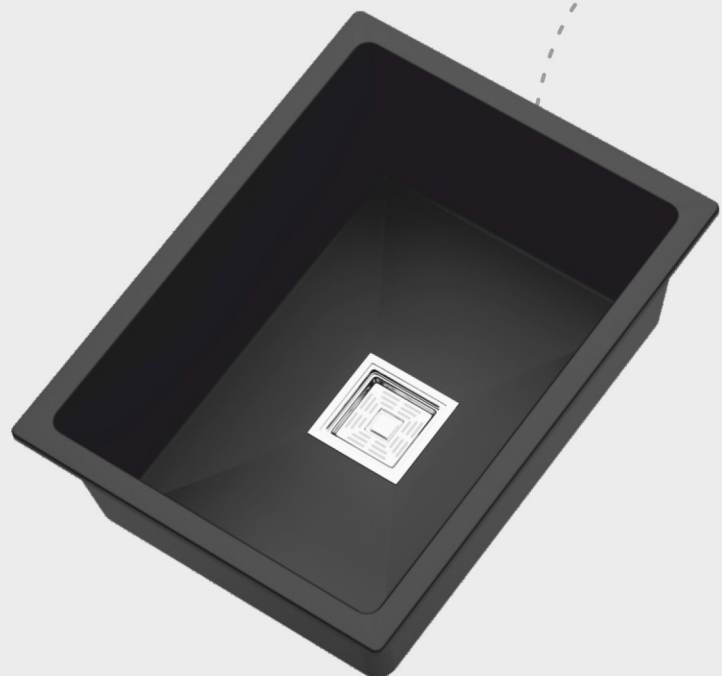

## Marvel Black

Length	:	18 Inch
Width	:	24 Inch
Height	:	9 Inch
Thickness	:	12mm
Weight	:	13.0 Kgs. (Approx)
Finish	:	Granite, Metallic
Accessories	:	Waste Coupling   Waste Pipe