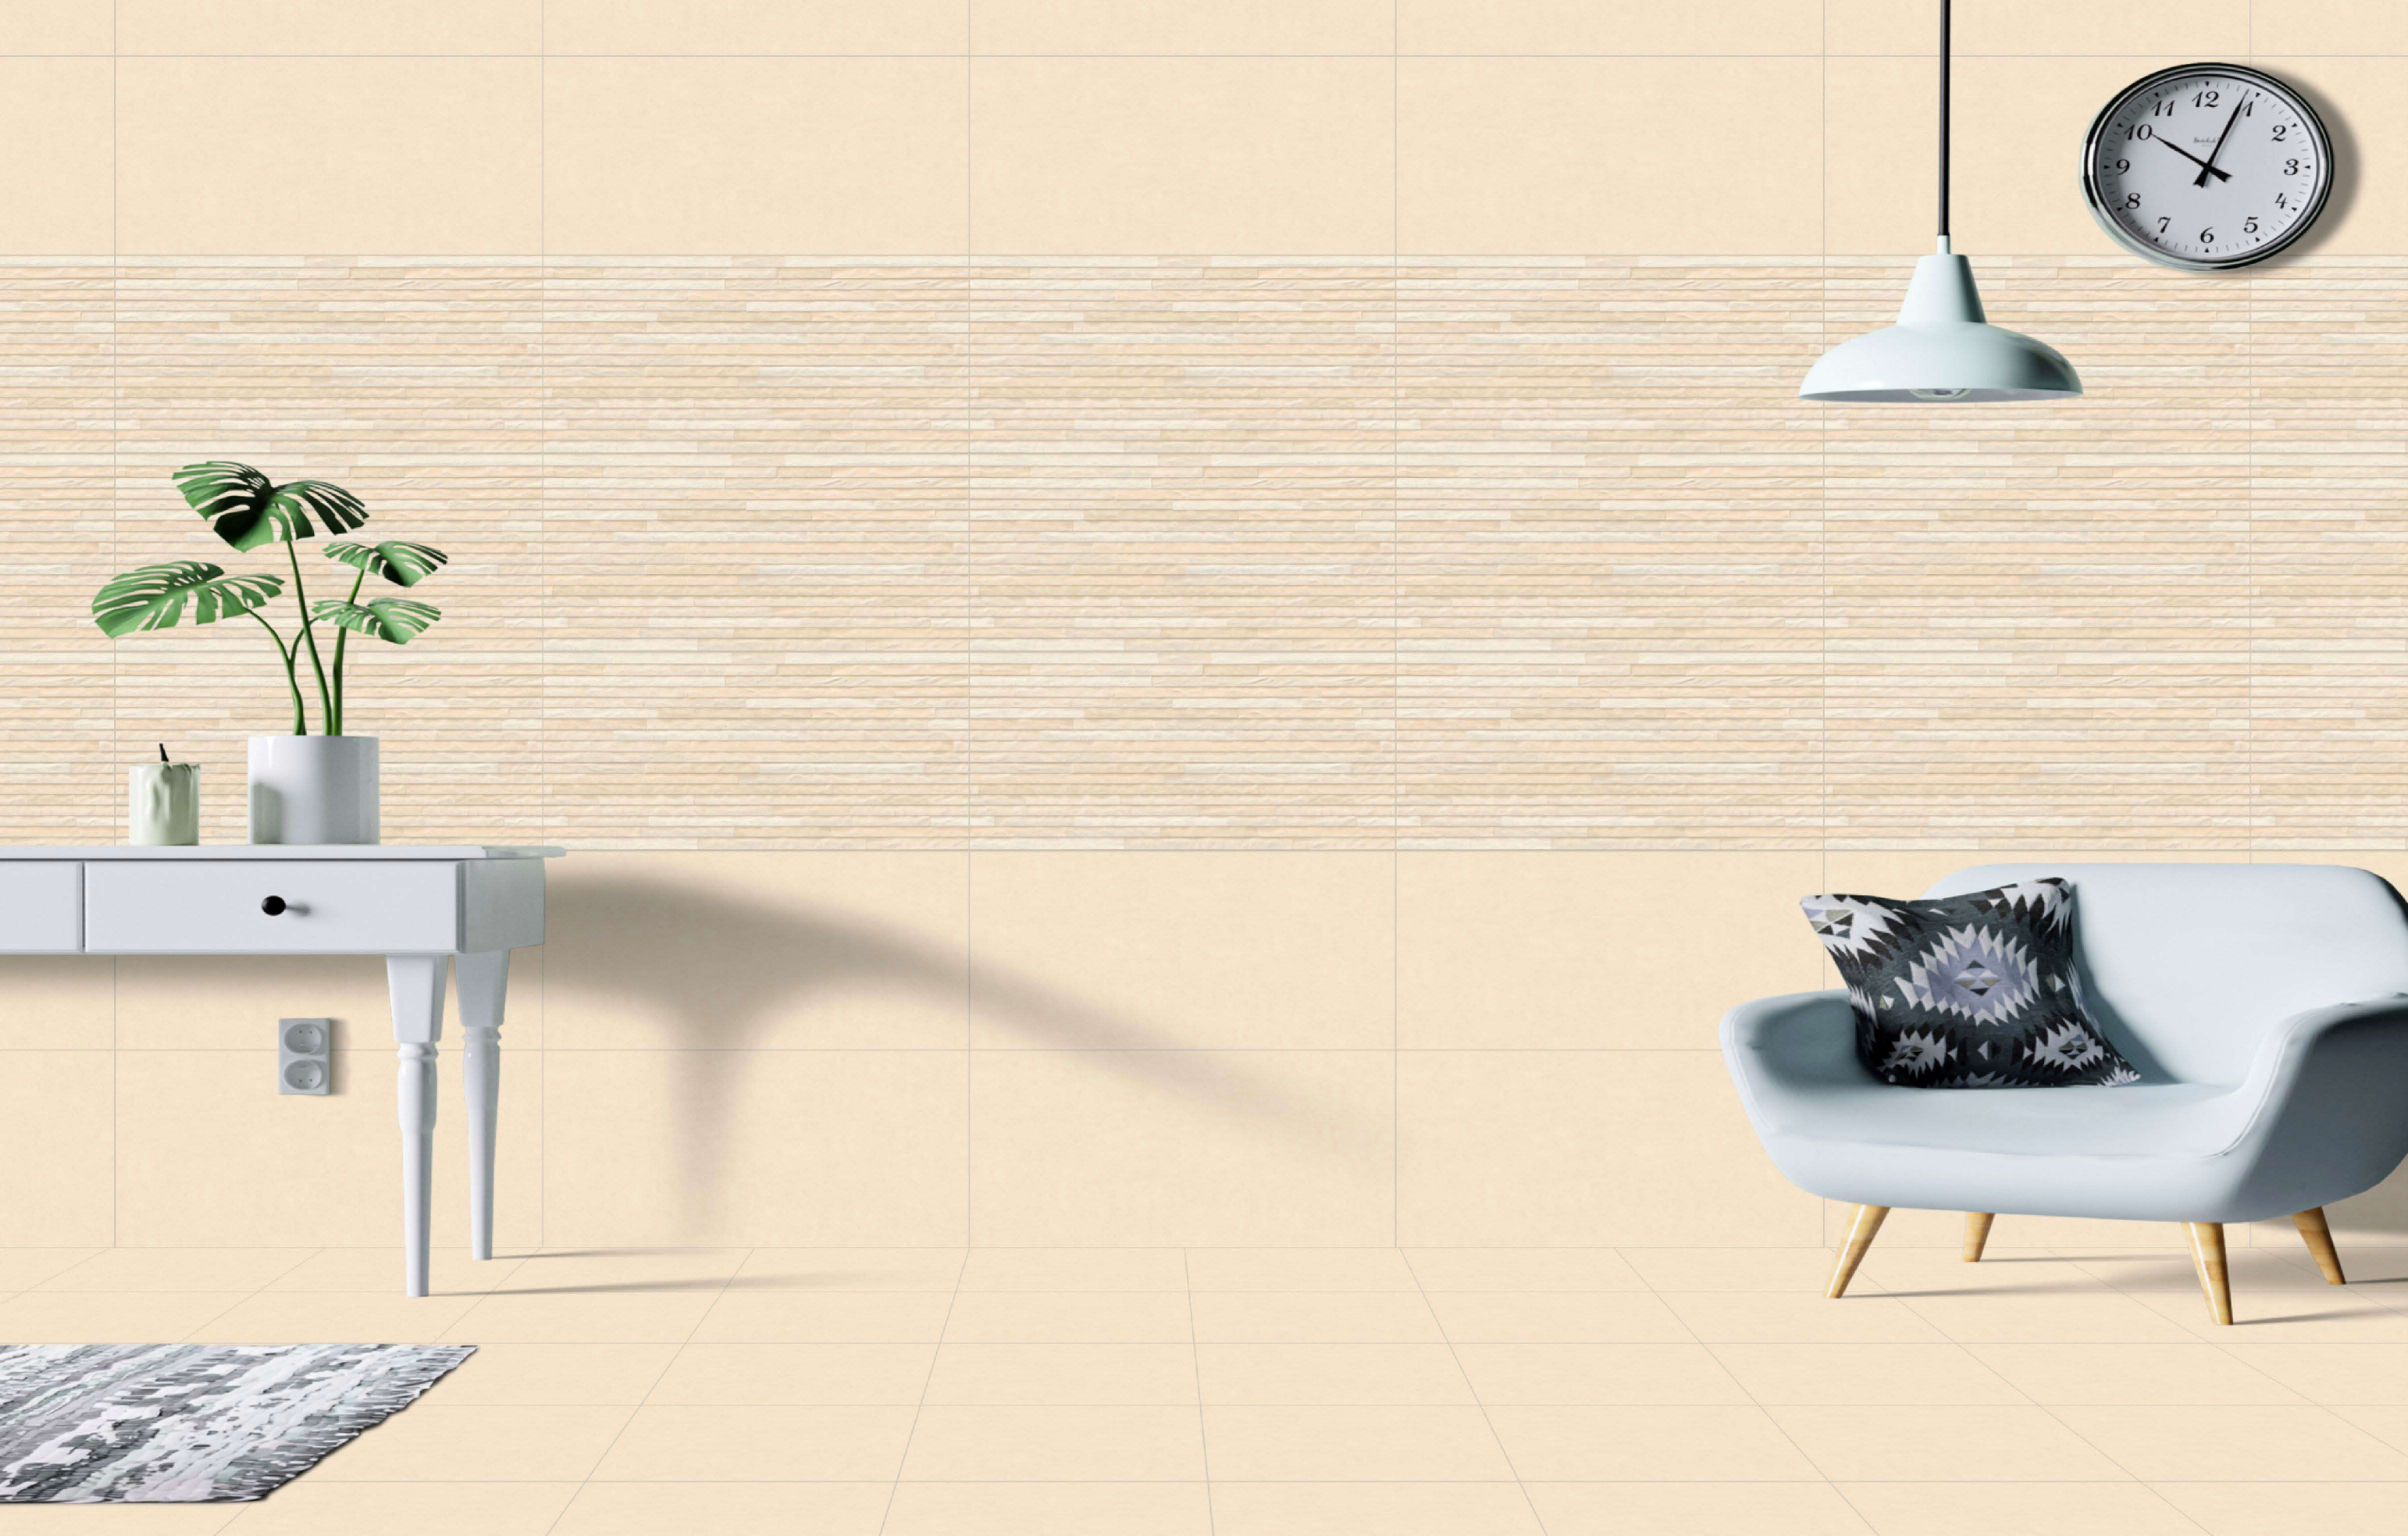

HL-3

LIGHT

HL-3

D.NO:-3449

Water Proof

High Definition

Wall Tiles

Digital Tech